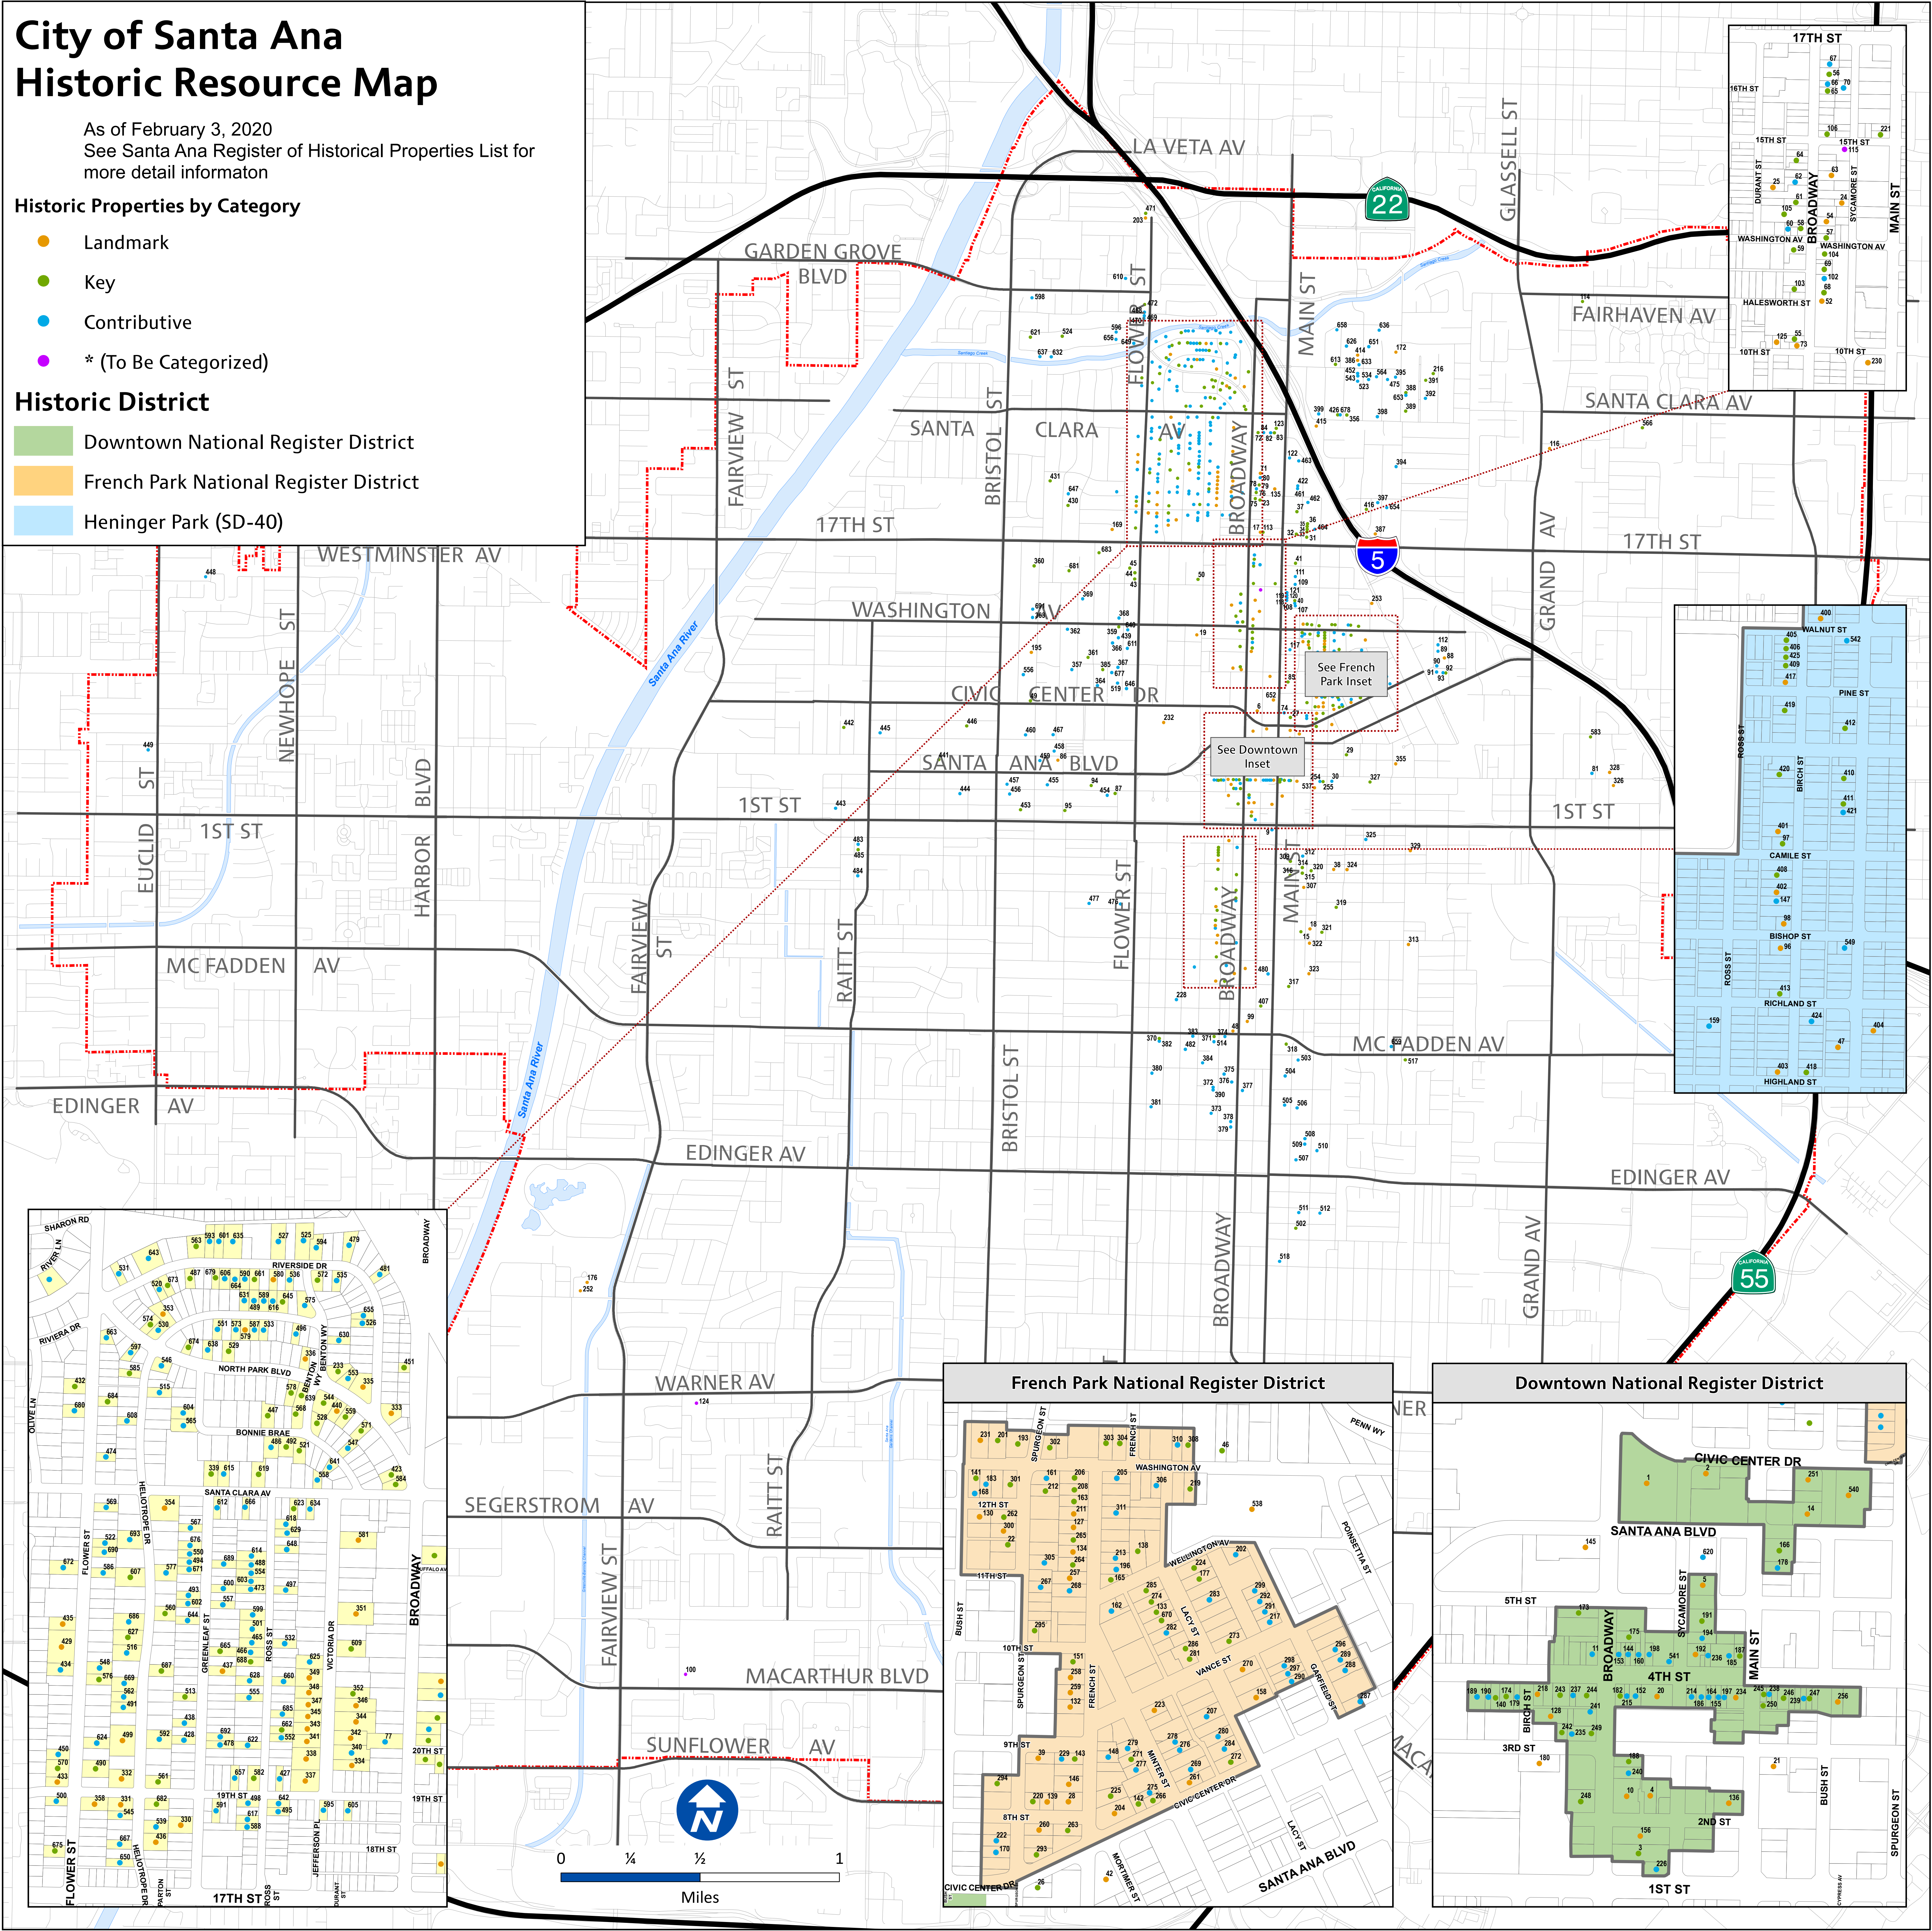

City of Santa Ana Historic Resource Map

As of February 3, 2020
See Santa Ana Register of Historical Properties List for more detail informaton

Historic Properties by Category

- Landmark
- Key
- Contributive
- * (To Be Categorized)

Historic District

- Downtown National Register District
- French Park National Register District
- Heninger Park (SD-40)

See French Park Inset

See Downtown Inset