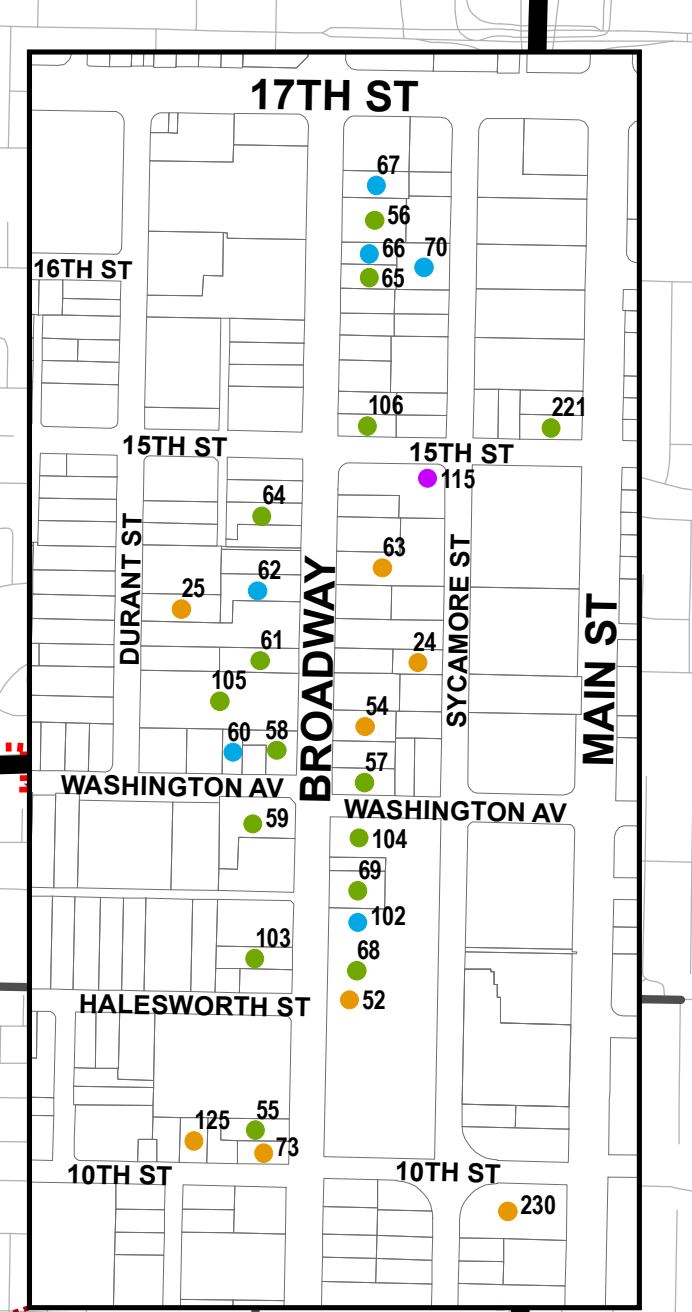

City of Santa Ana Historic Resource Map

As of February 3, 2020
See Santa Ana Register of Historical Properties List for more detail informaton

Historic Properties by Category

- Landmark
- Key
- Contributive
- * (To Be Categorized)

Historic District

- Downtown National Register District
- French Park National Register District
- Heninger Park (SD-40)

See French Park Inset

See Downtown Inset