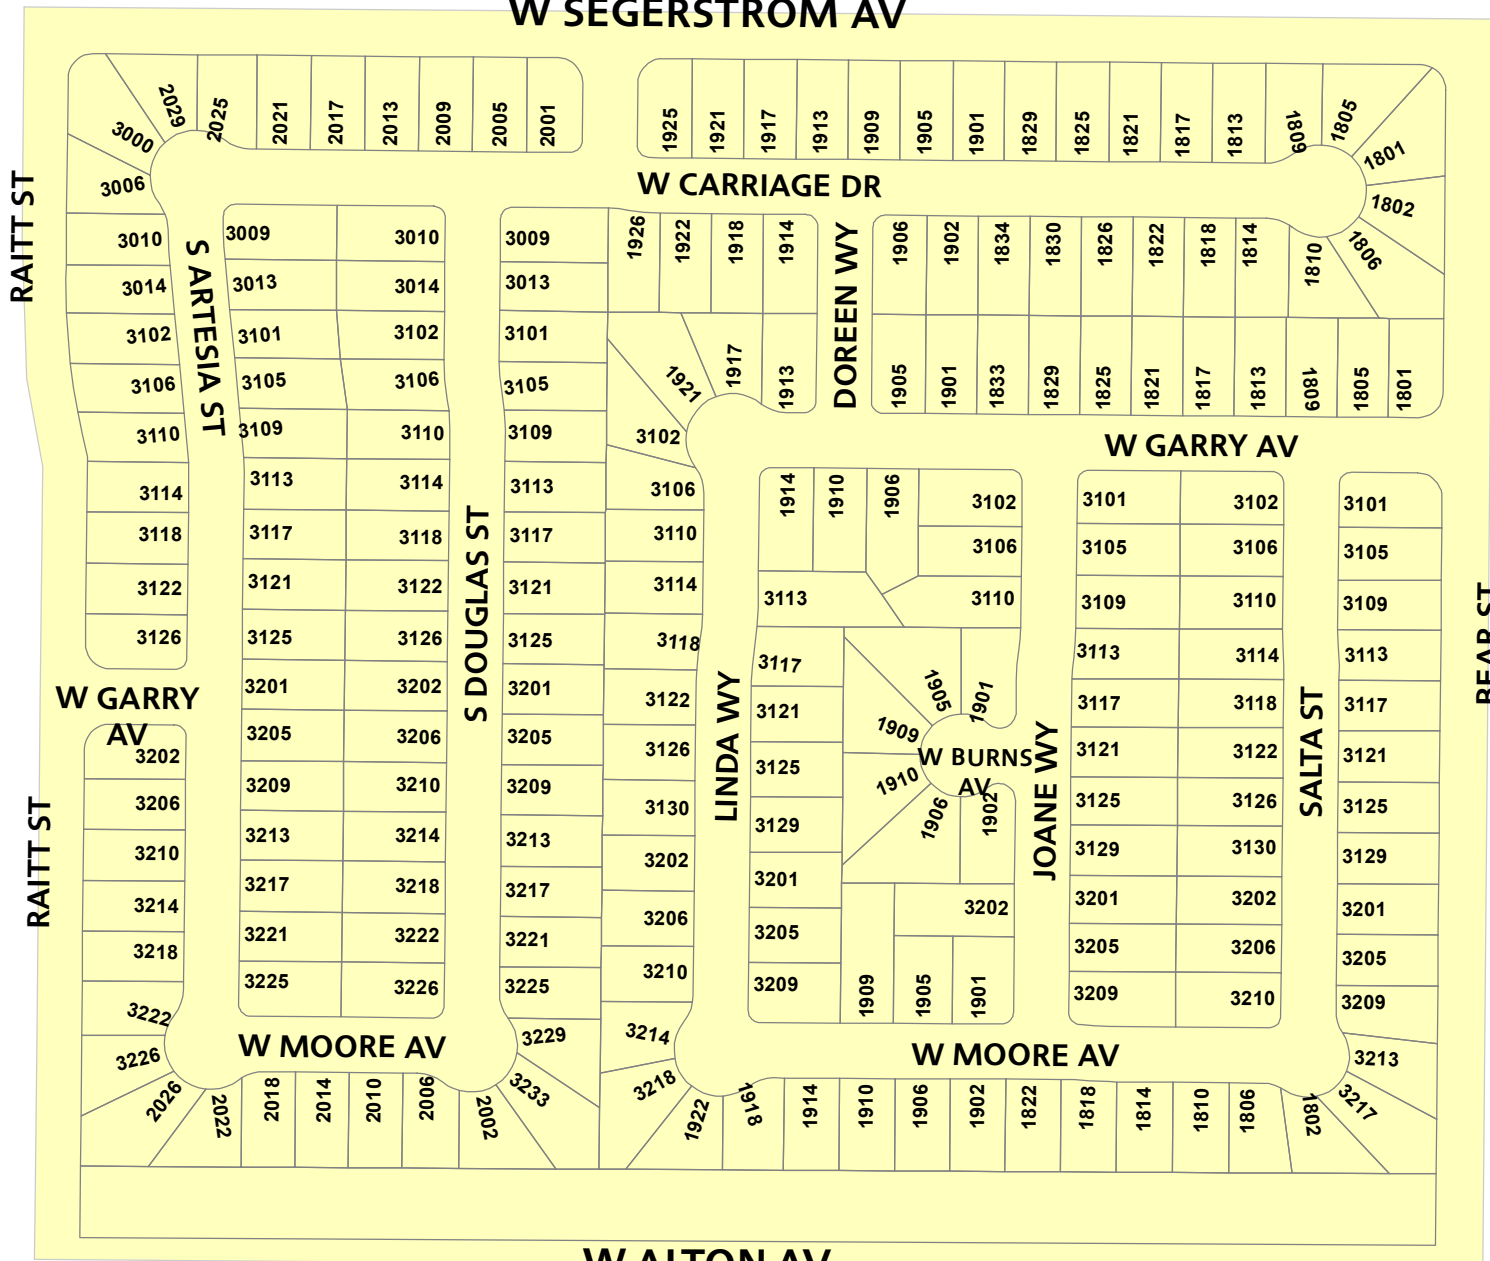

**McFadden Intermediate**

**Carl Thornton Park**

**W SEGERSTROM AV**

**Segerstrom High**

Map Date: 2/21/2017

# Metro Classic

Schools Parks