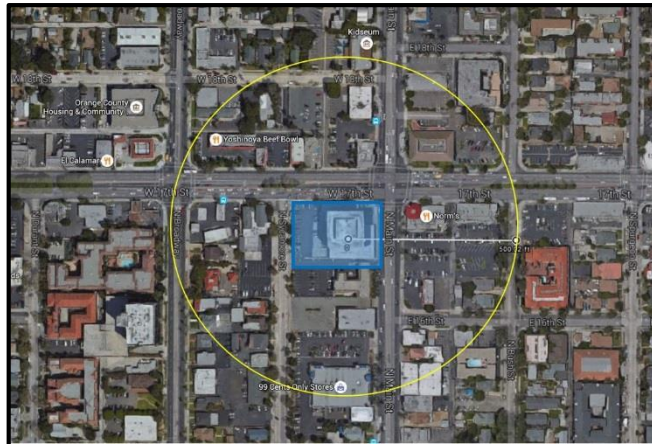

## **Santa Ana Arts Collective**

An Affordable Rental Housing Development  
at 1666 N. Main Street, Santa Ana, CA 92701

\*The proposed location of Santa Ana Arts Collective is highlighted in blue.

The Santa Ana Arts Collective will be a new affordable multi-family residential development. Please come and share your thoughts and ideas about this new rental housing development for families. At the meeting we will provide general information, answer questions and solicit input on the housing proposal.