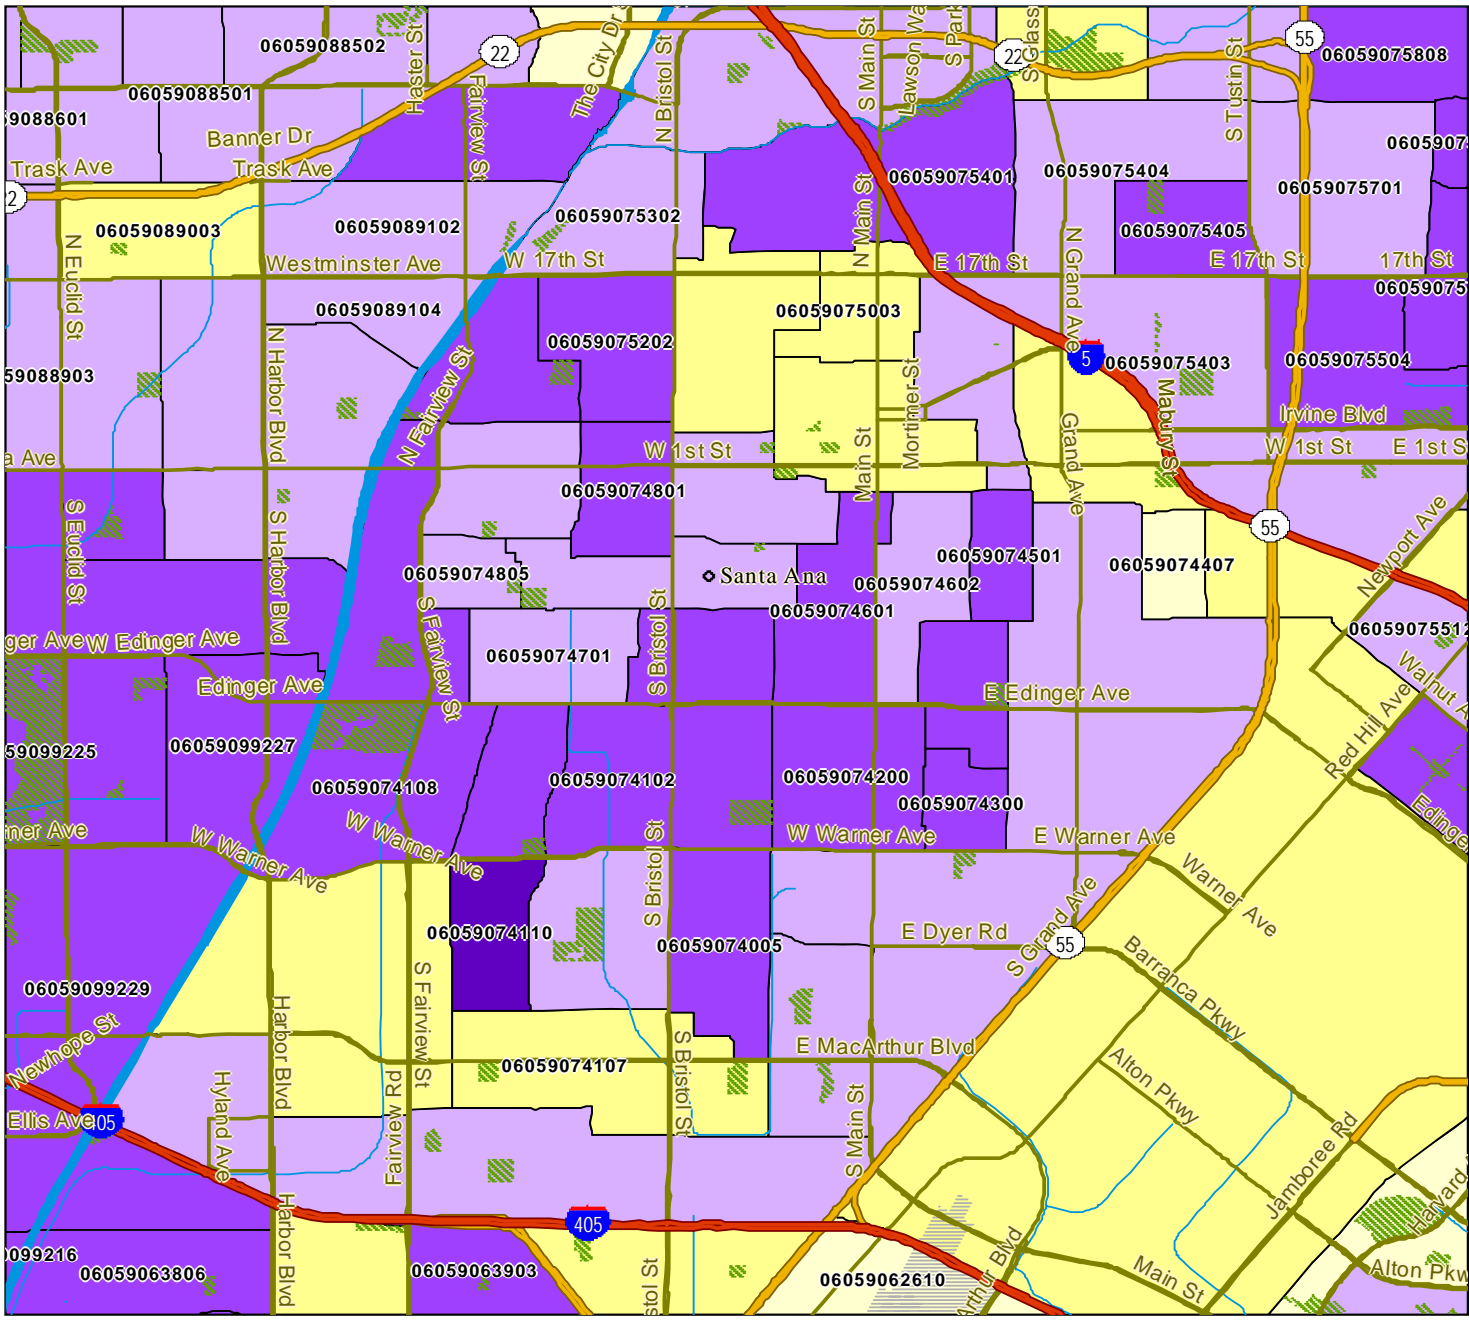

Housing Units (2000) Year Moved In (HU): Housing Stability (5 Year)

Santa Ana city

Legend

- Census Tracts**
- Above 70
  - 50 to 70
  - 35 to 50
  - 25 to 35
  - Below 25
  - No Data

- Census Tract Bndry
- Big City Ctr
- Medium City Ctr
- Small City Ctr
- Prim. Hwy
- Secd. Hwy
- Maj. Rds
- Water Bodies
- Rivers
- Airports
- Parks
- Aerial Photo Coverage

Source: Applied Geographic Solutions © 2005.  
DemographicsNow is brought to you by SRC,  
LLC. © 2005 All Rights Reserved

Date: 12/27/05