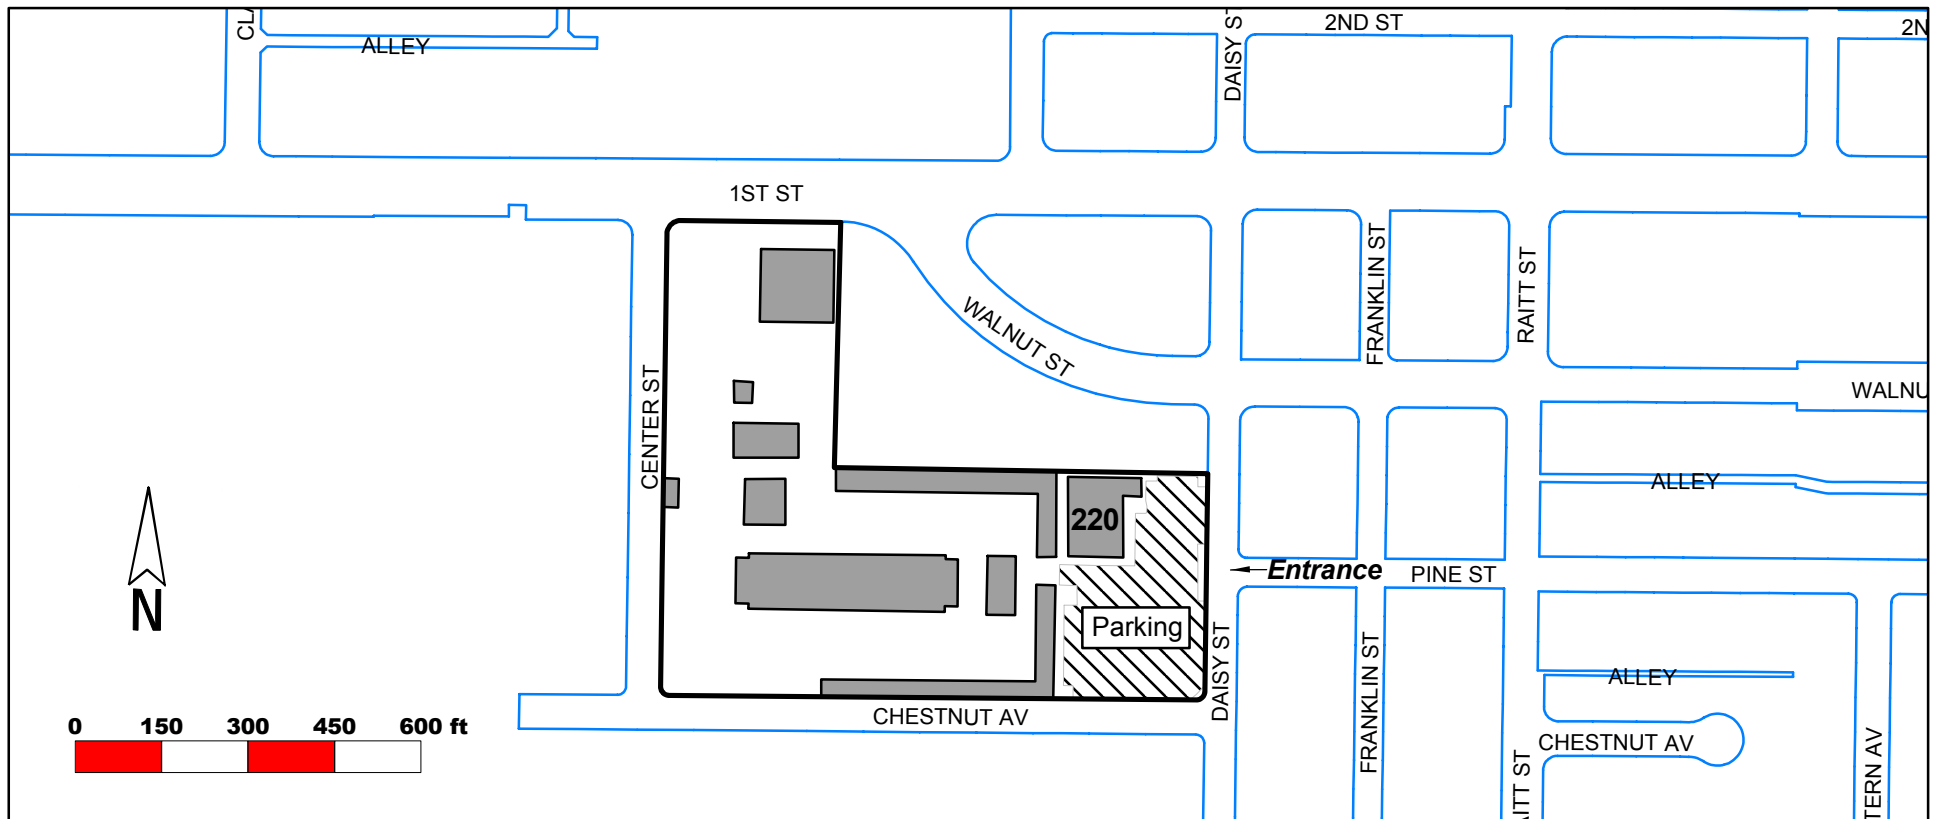

Directions

From 5 Fwy South

Exit Broadway, go South on Broadway, turn Right on Santa Ana Blvd.

From 5 Fwy North

Exit Grand Ave, turn Left on Grand Ave, turn Right on Santa Ana Blvd.

From 22 Fwy East

To I-5 South, exit Broadway go South on Broadway, turn Right on Santa Ana Blvd.

From 22 Fwy West

Exit Main St., turn Left on La Veta, turn Left on Main St., turn Right on Santa Ana Blvd.

Corporation Yard

220 South Daisy Street
Santa Ana, 92703

Directions

From 5 Fwy South

Exit Broadway, go South on Broadway, turn Right on 1st St and turn Left on Daisy

From 5 Fwy North

Exit 1st St, turn Right on 1st St and turn Left on Daisy

From 22 Fwy East

Exit Fairview, turn Right on Fairview, turn Left on 1st St., turn Right on Daisy

From 22 Fwy West

Exit Haster, turn Left on Haster, turn Left on Garden Grove Blvd, turn Right on Fairview, turn Left on 1st St., turn Right on Daisy