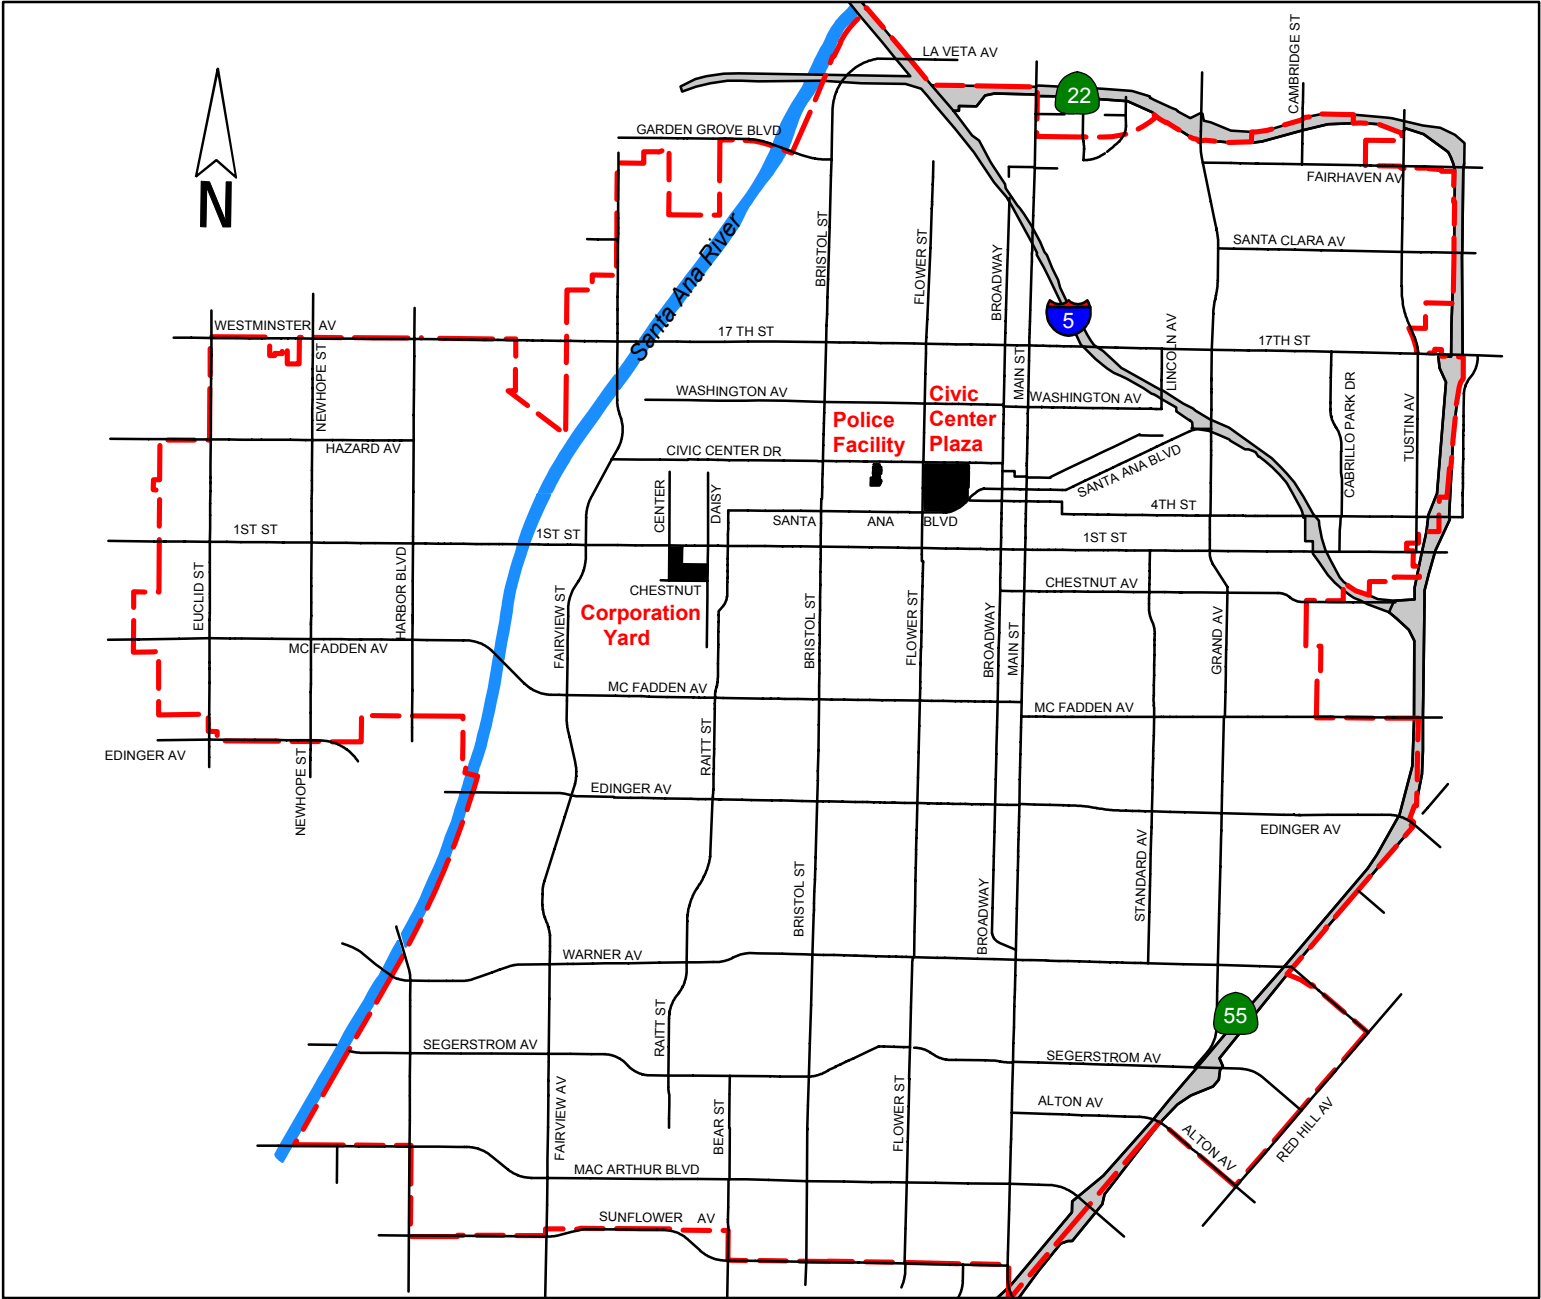

City of Santa Ana, Building 20
Personnel Services Department
Fifth (5th) Floor (714) 647-5340