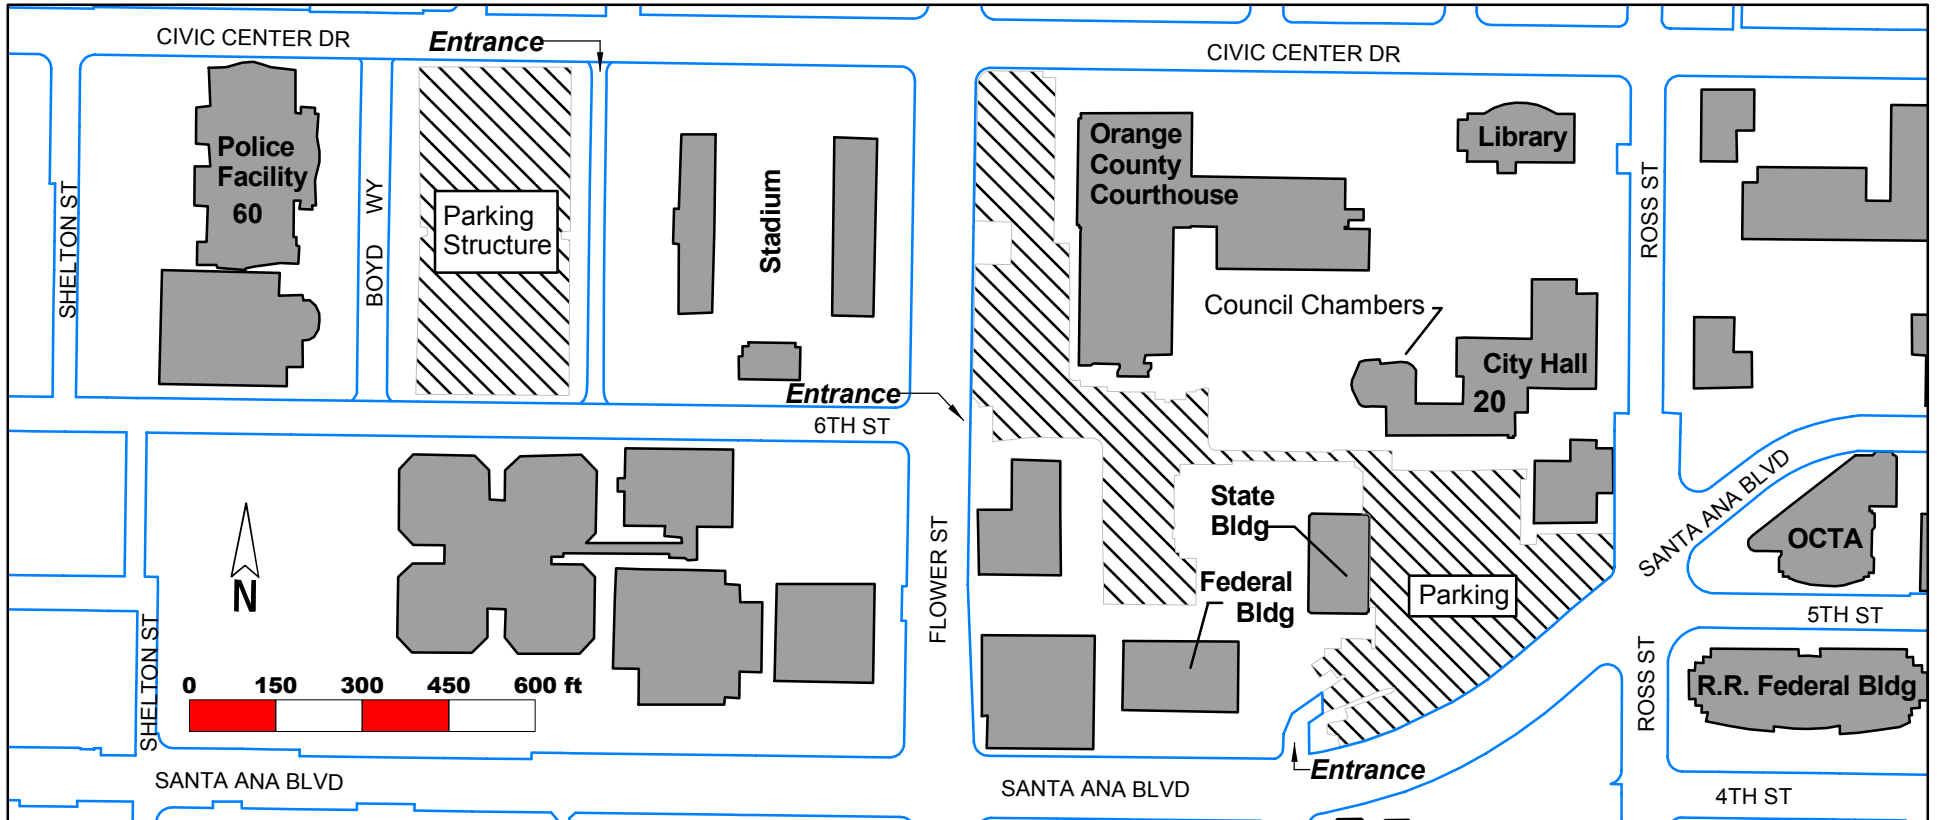

City of Santa Ana, Building 20
Personnel Services Department
Fifth (5th) Floor (714) 647-5340

Civic Center Plaza

Police Facility
60 Civic Center Plaza
Santa Ana, 92702

City Hall
20 Civic Center Plaza
Santa Ana, 92702

Directions

From 5 Fwy South

Exit Broadway, go South on Broadway, turn Right on Santa Ana Blvd.

From 5 Fwy North

Exit Grand Ave, turn Left on Grand Ave, turn Right on Santa Ana Blvd.

From 22 Fwy East

To I-5 South, exit Broadway go South on Broadway, turn Right on Santa Ana Blvd.

From 22 Fwy West

Exit Main St., turn Left on La Veta, turn Left on Main St., turn Right on Santa Ana Blvd.

Corporation Yard

220 South Daisy Street
Santa Ana, 92703

Directions

From 5 Fwy South

Exit Broadway, go South on Broadway, turn Right on 1st St and turn Left on Daisy

From 5 Fwy North

Exit 1st St, turn Right on 1st St and turn Left on Daisy

From 22 Fwy East

Exit Fairview, turn Right on Fairview, turn Left on 1st St., turn Right on Daisy

From 22 Fwy West

Exit Haster, turn Left on Haster, turn Left on Garden Grove Blvd, turn Right on Fairview, turn Left on 1st St., turn Right on Daisy