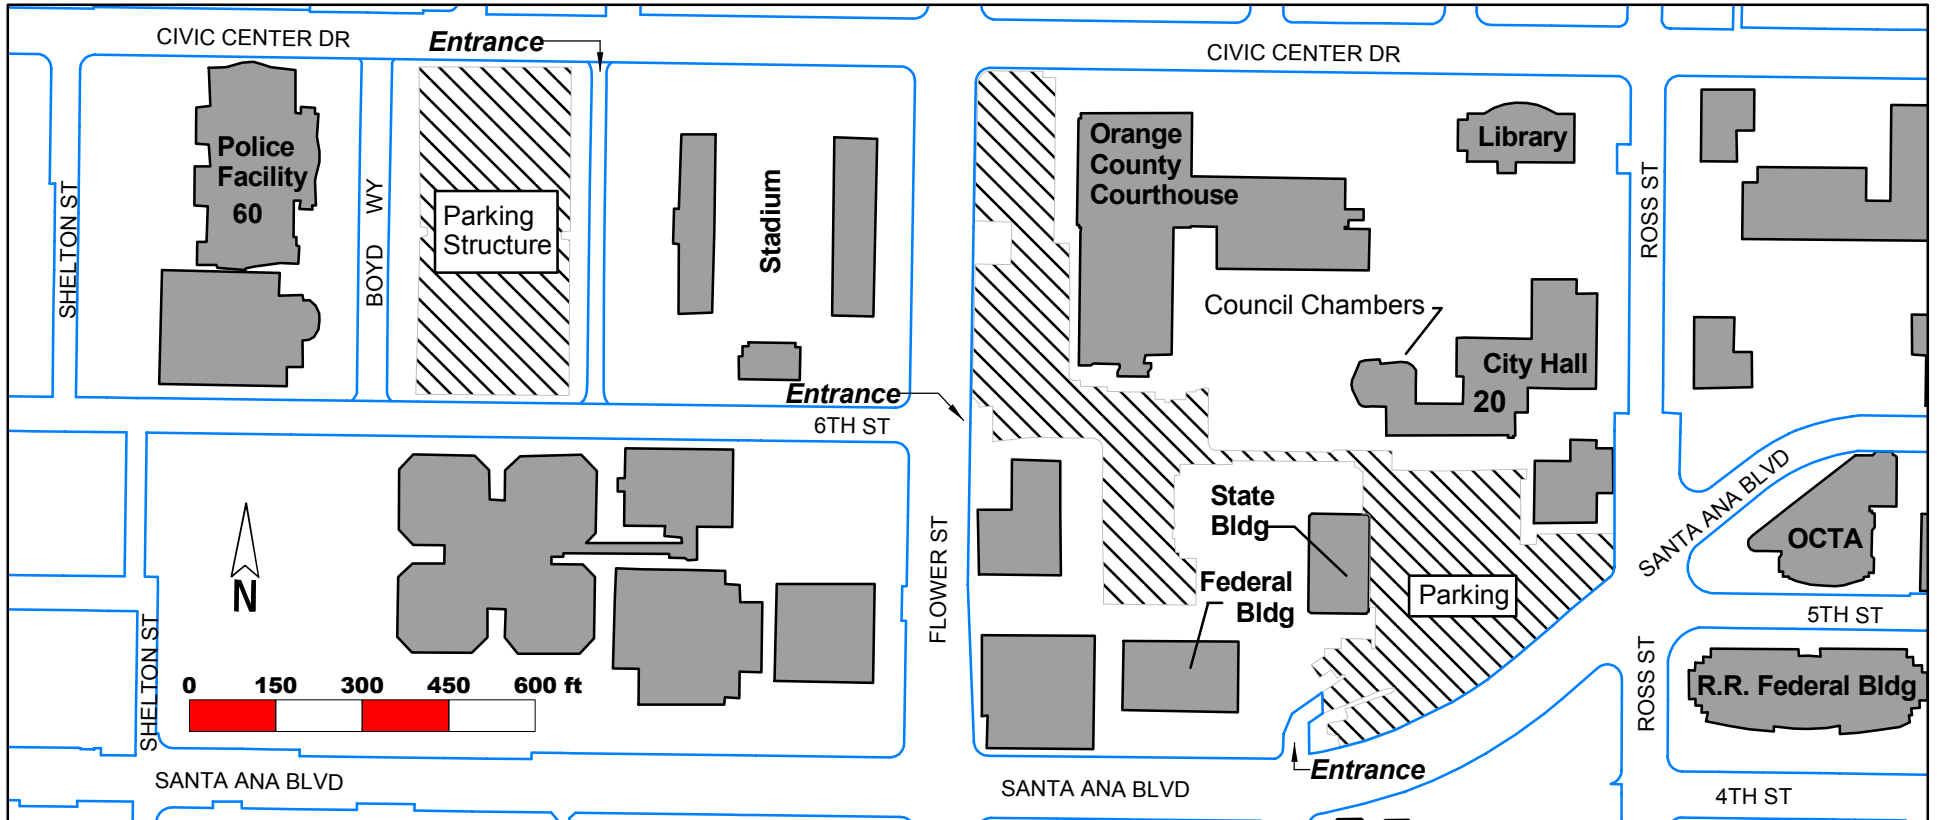

City of Santa Ana, Building 20
Personnel Services Department
Fifth (5th) Floor (714) 647-5340

Civic Center Plaza

Police Facility
60 Civic Center Plaza
Santa Ana, 92702

City Hall
20 Civic Center Plaza
Santa Ana, 92702

Directions

From 5 Fwy South

Exit Broadway, go South on Broadway, turn Right on Santa Ana Blvd.

From 5 Fwy North

Exit Grand Ave, turn Left on Grand Ave, turn Right on Santa Ana Blvd.

From 22 Fwy East

To I-5 South, exit Broadway go South on Broadway, turn Right on Santa Ana Blvd.

From 22 Fwy West

Exit Main St., turn Left on La Veta, turn Left on Main St., turn Right on Santa Ana Blvd.