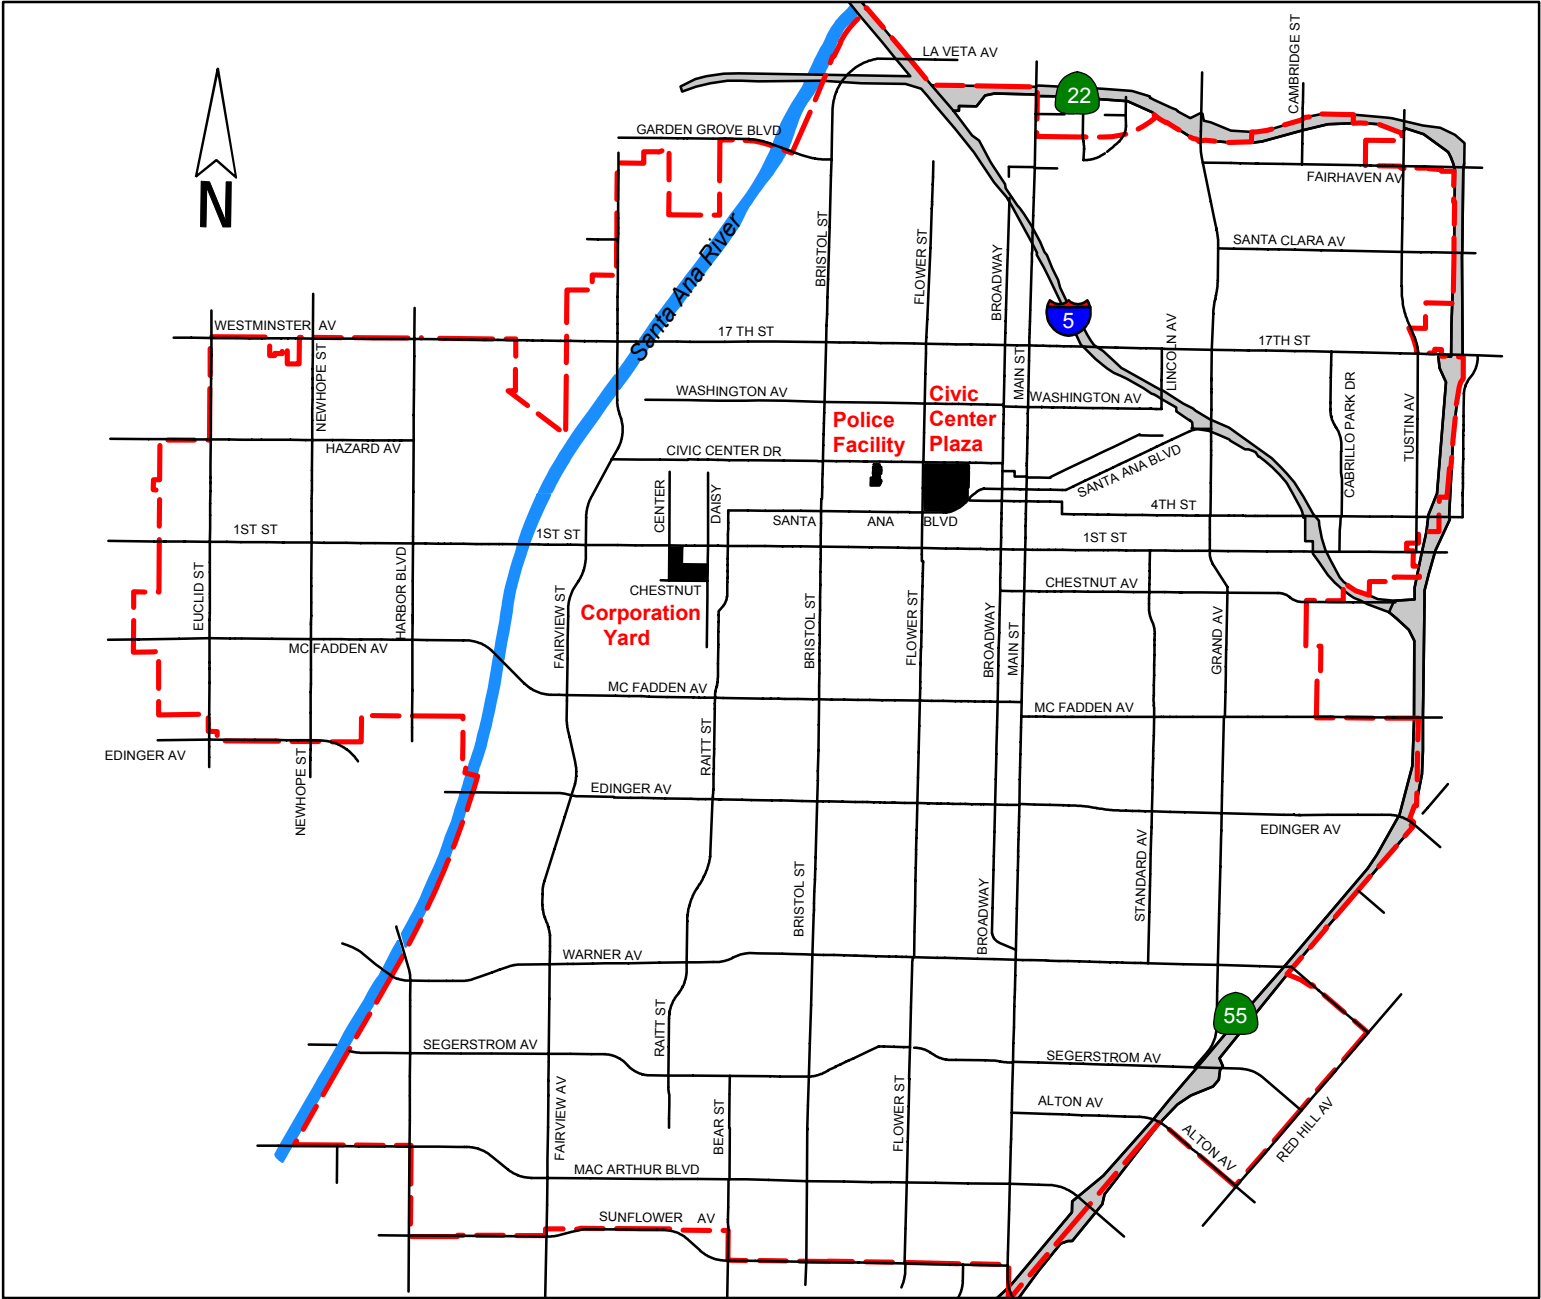

City of Santa Ana, Building 20
Personnel Services Department
Fifth (5th) Floor (714) 647-5340

Civic Center Plaza

Police Facility
60 Civic Center Plaza
Santa Ana, 92702

City Hall
20 Civic Center Plaza
Santa Ana, 92702

Directions

From 5 Fwy South

Exit Broadway, go South on Broadway, turn Right on Santa Ana Blvd.

From 5 Fwy North

Exit Grand Ave, turn Left on Grand Ave, turn Right on Santa Ana Blvd.

From 22 Fwy East

To I-5 South, exit Broadway go South on Broadway, turn Right on Santa Ana Blvd.

From 22 Fwy West

Exit Main St., turn Left on La Veta, turn Left on Main St., turn Right on Santa Ana Blvd.