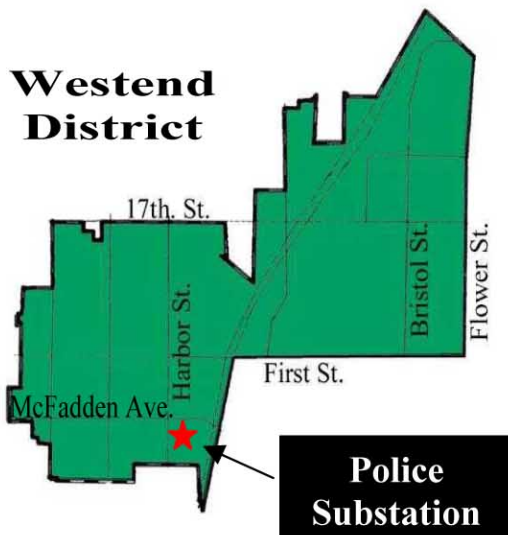

- Information and Assistance
- Verification of Citations
- Crime Statistics
- Bicycle Licensing
- Car Seat Safety Inspections
- In Person Crime Reports
  - Residential & Vehicle Thefts
  - Missing Persons
  - Bicycle Thefts
  - Restraining Orders
  - Vandalism
  - Information