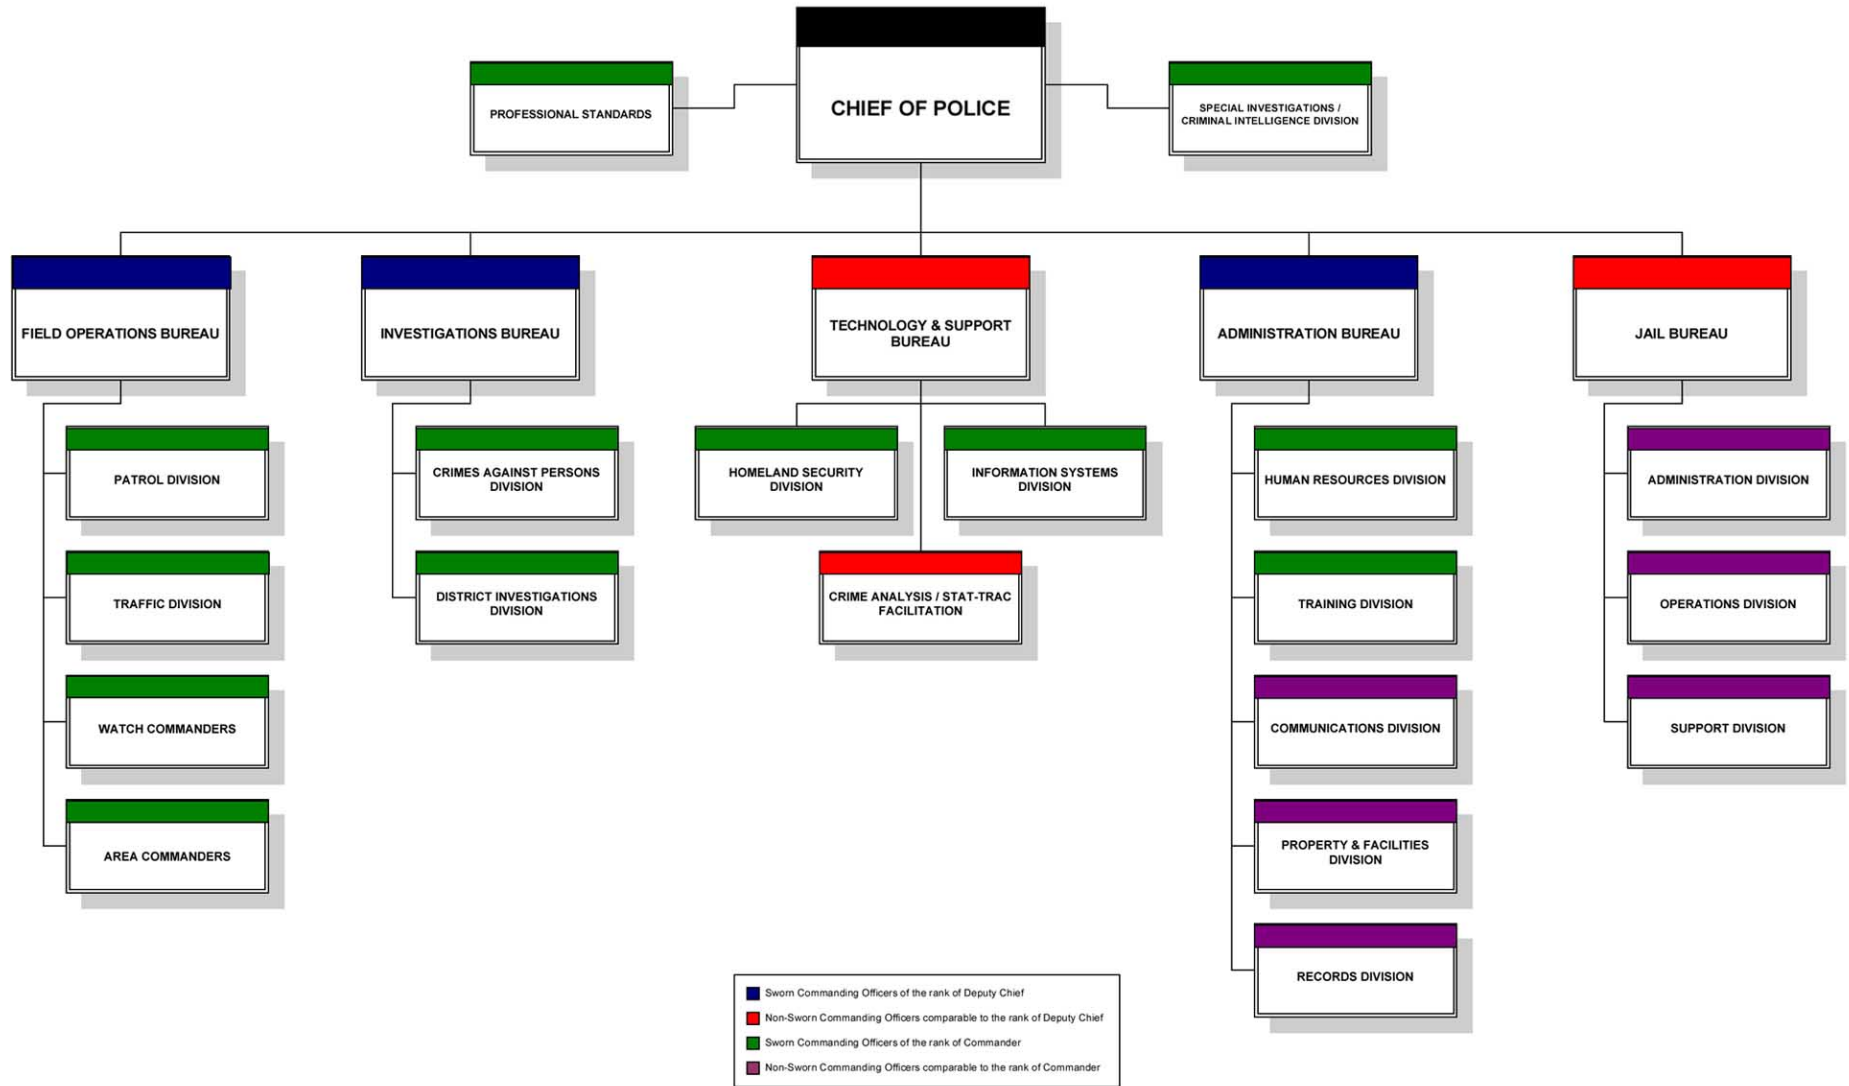

SANTA ANA POLICE DEPARTMENT

60 CIVIC CENTER PLAZA, SANTA ANA, CA 92701

2007