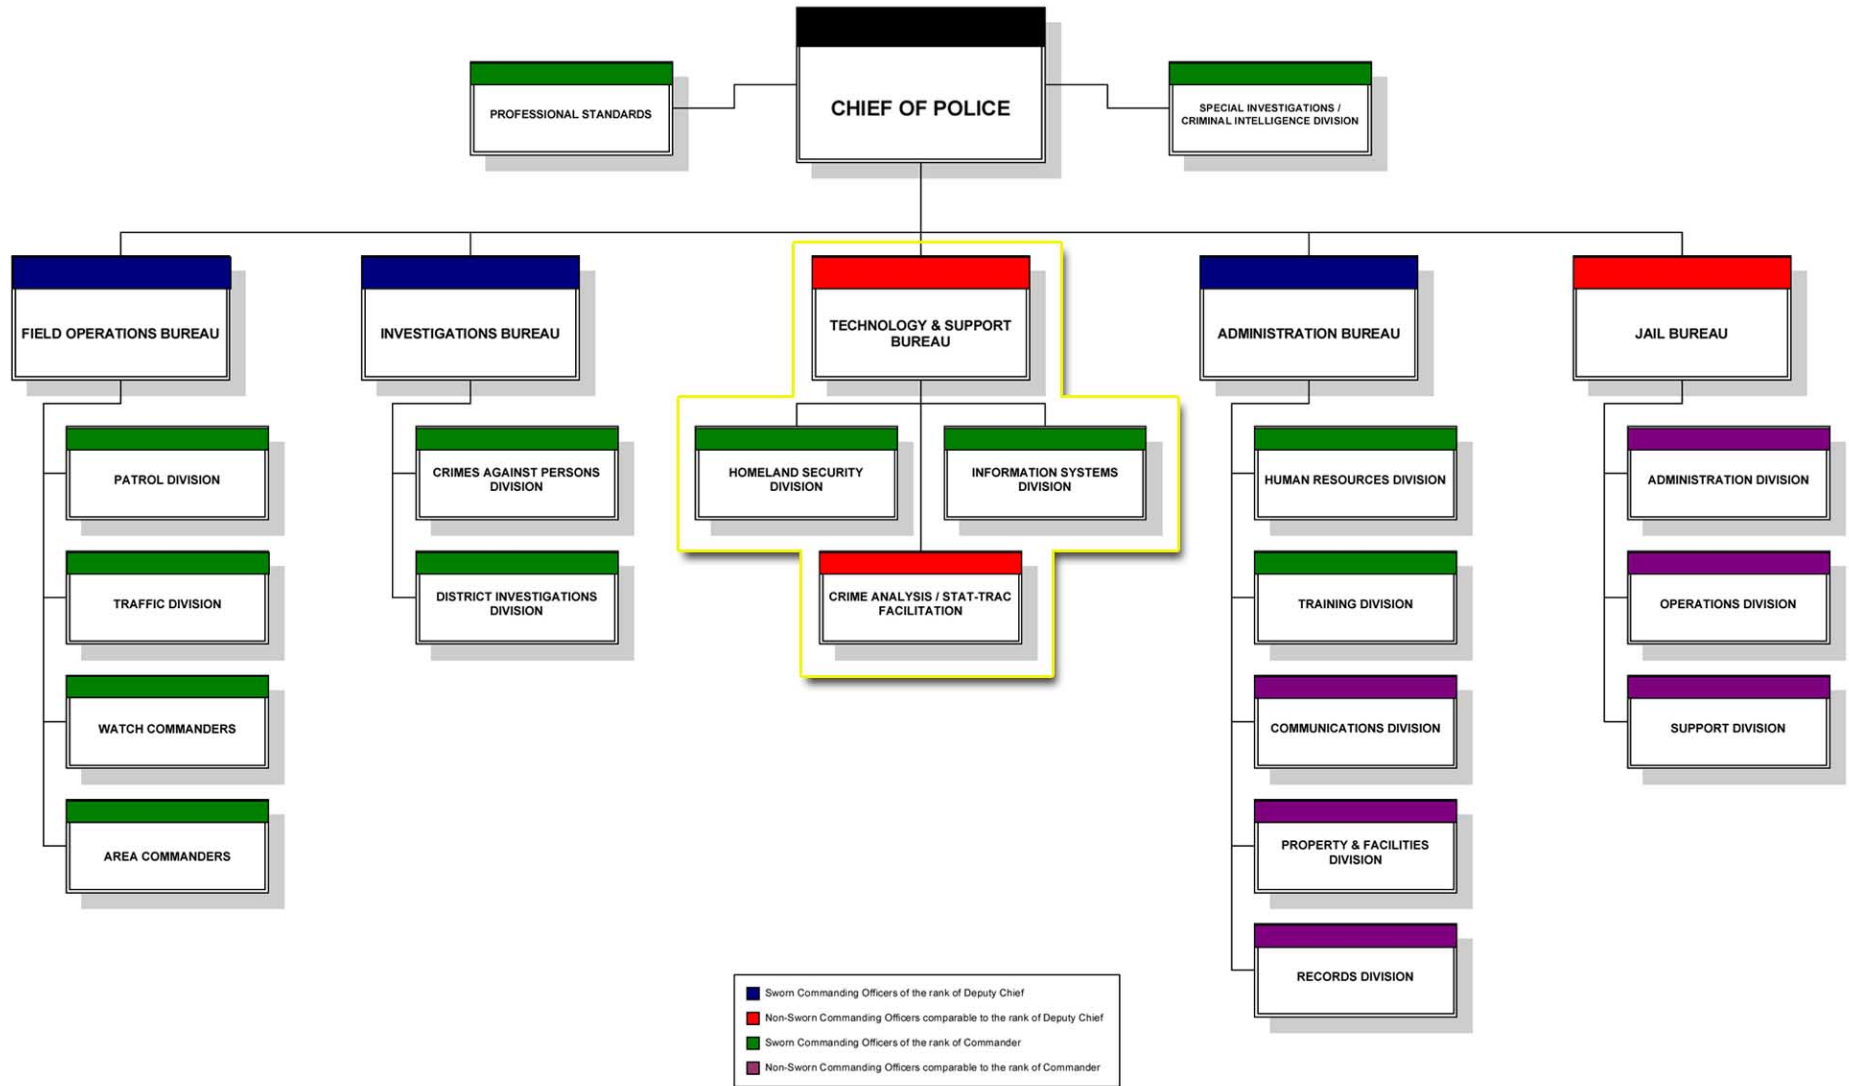

SANTA ANA POLICE DEPARTMENT

60 CIVIC CENTER PLAZA, SANTA ANA, CA 92701

2007