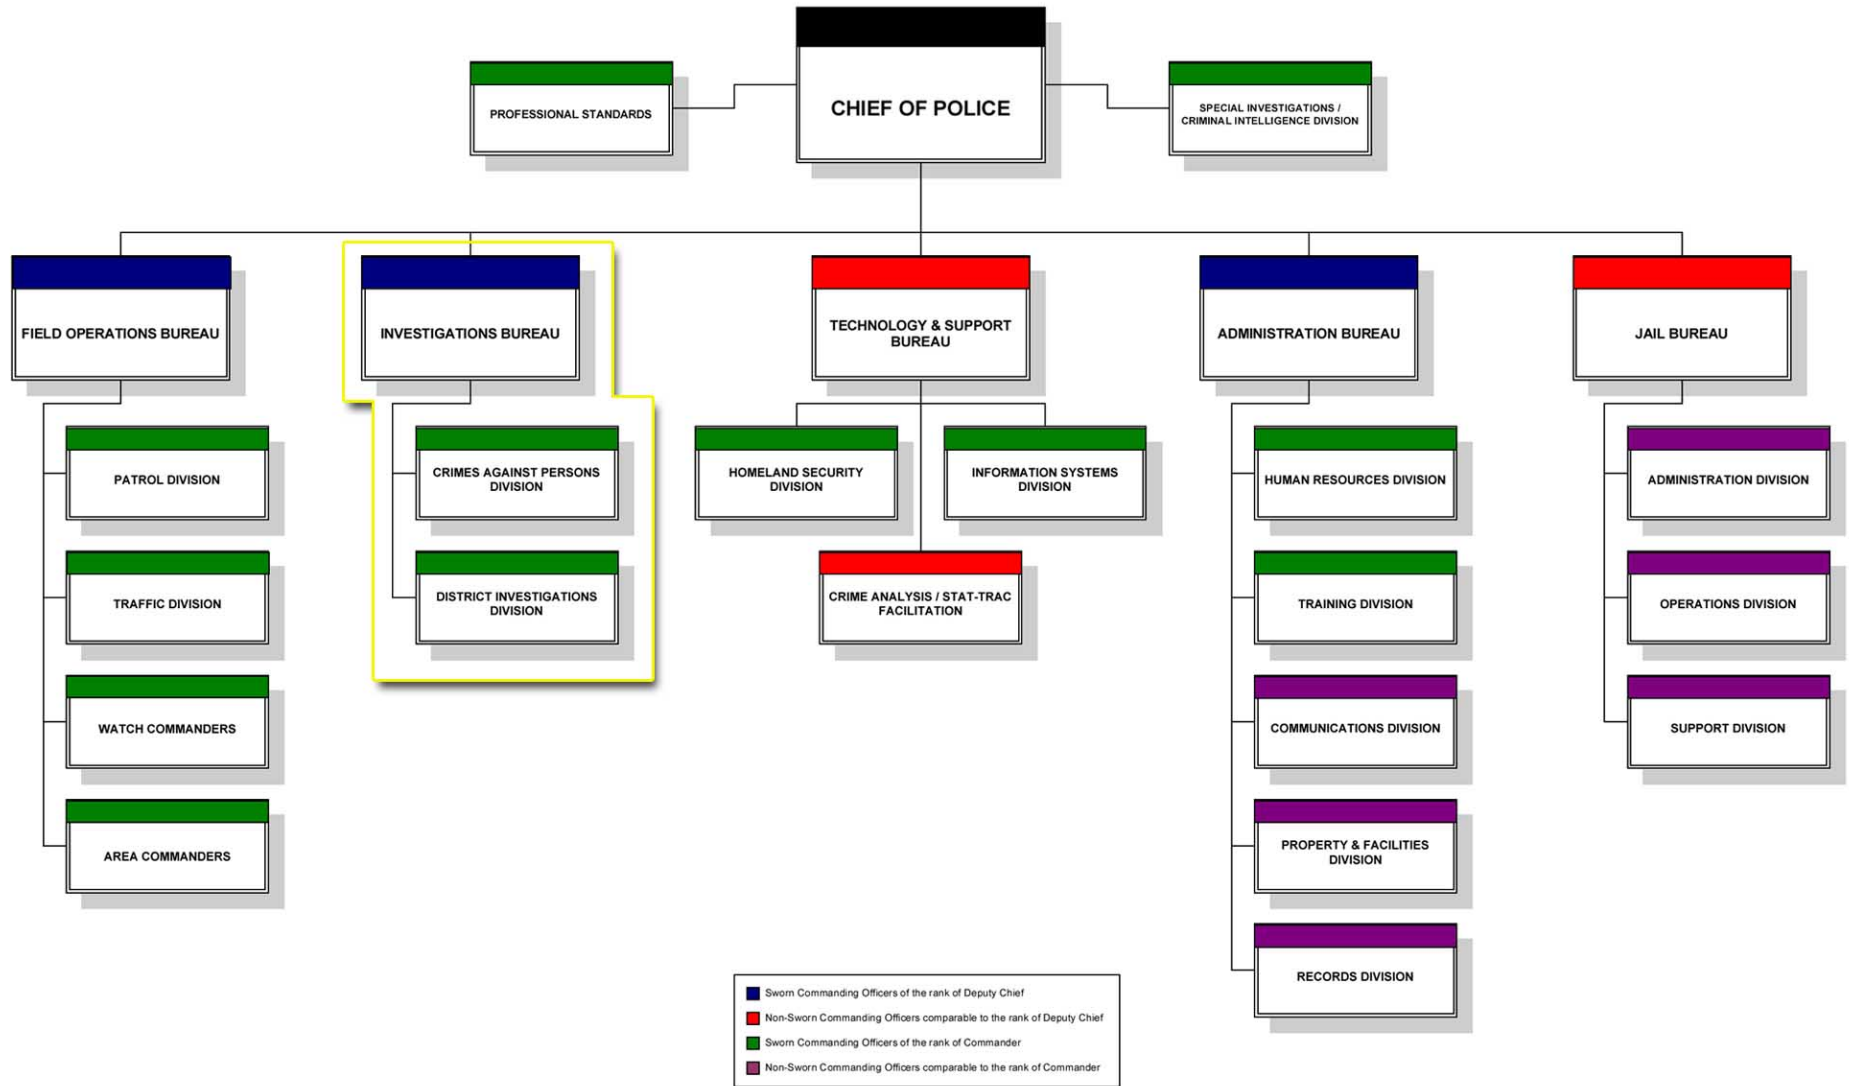

# SANTA ANA POLICE DEPARTMENT

60 CIVIC CENTER PLAZA, SANTA ANA, CA 92701

2007