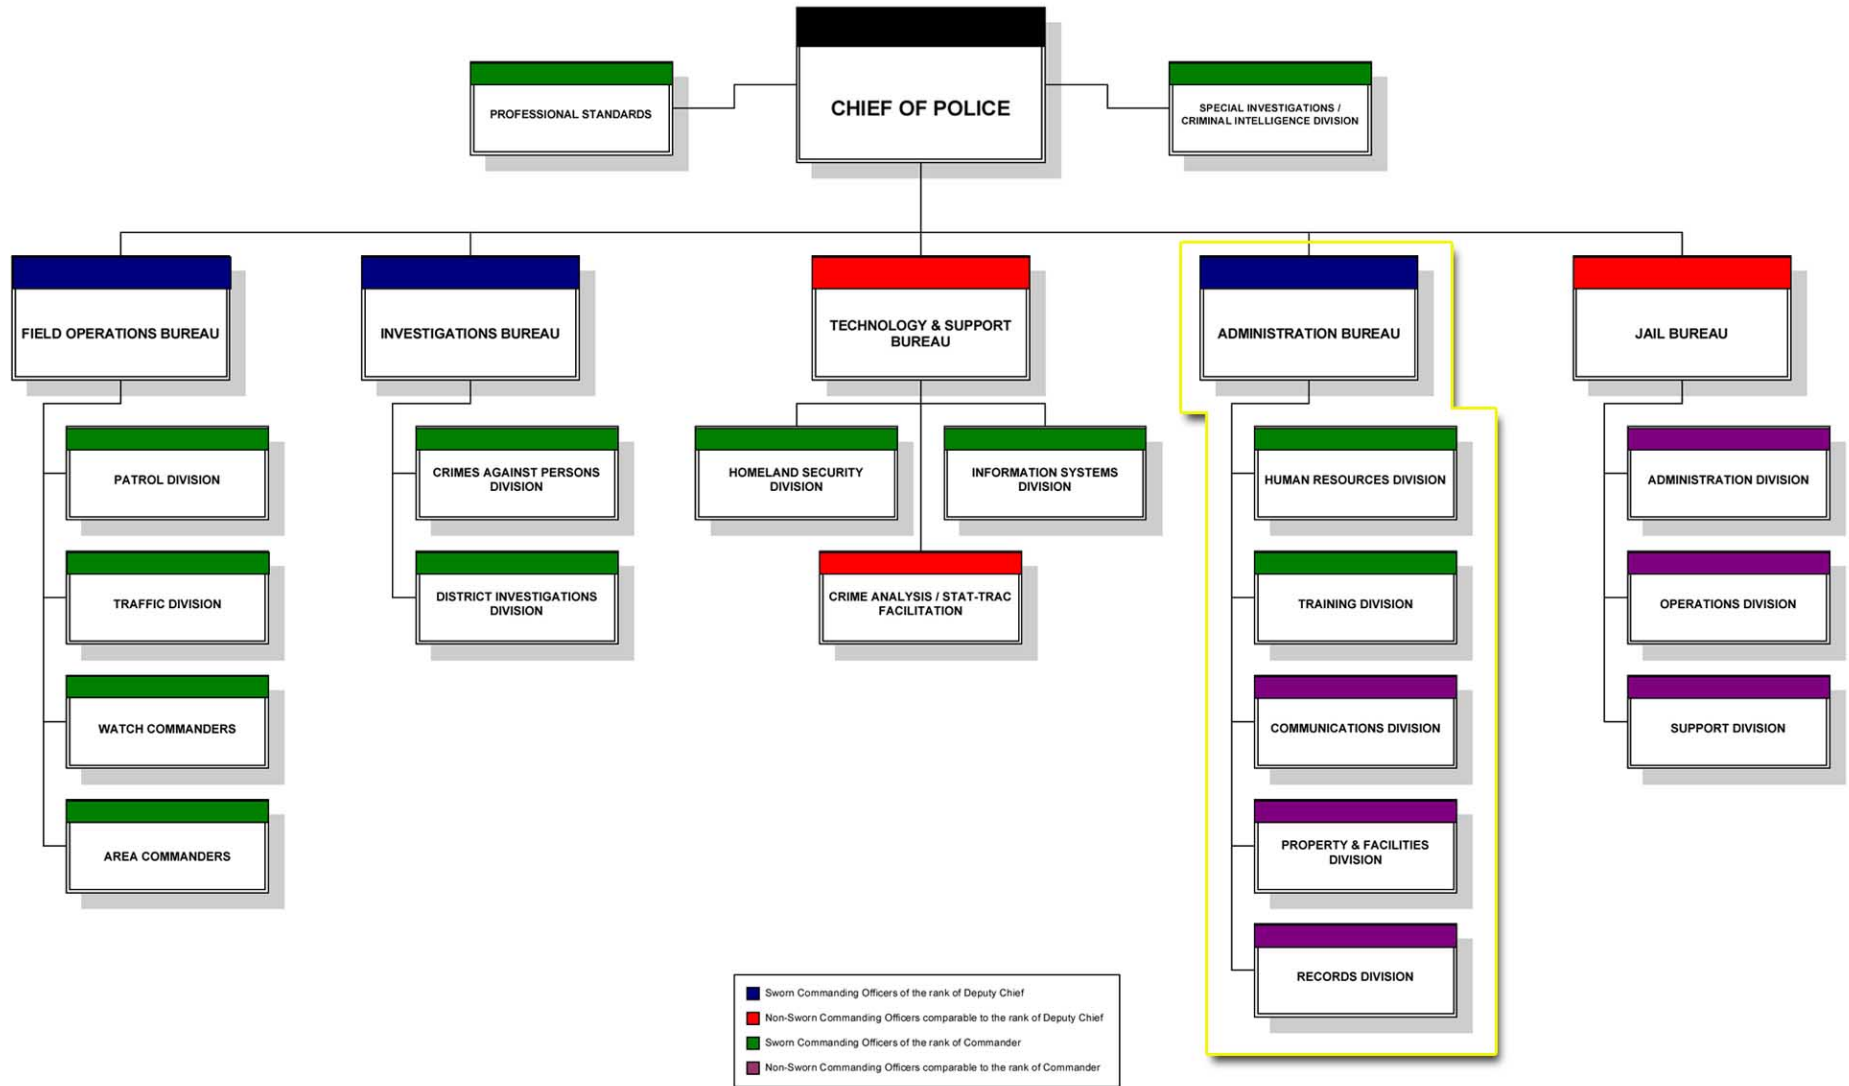

SANTA ANA POLICE DEPARTMENT

60 CIVIC CENTER PLAZA, SANTA ANA, CA 92701

2007