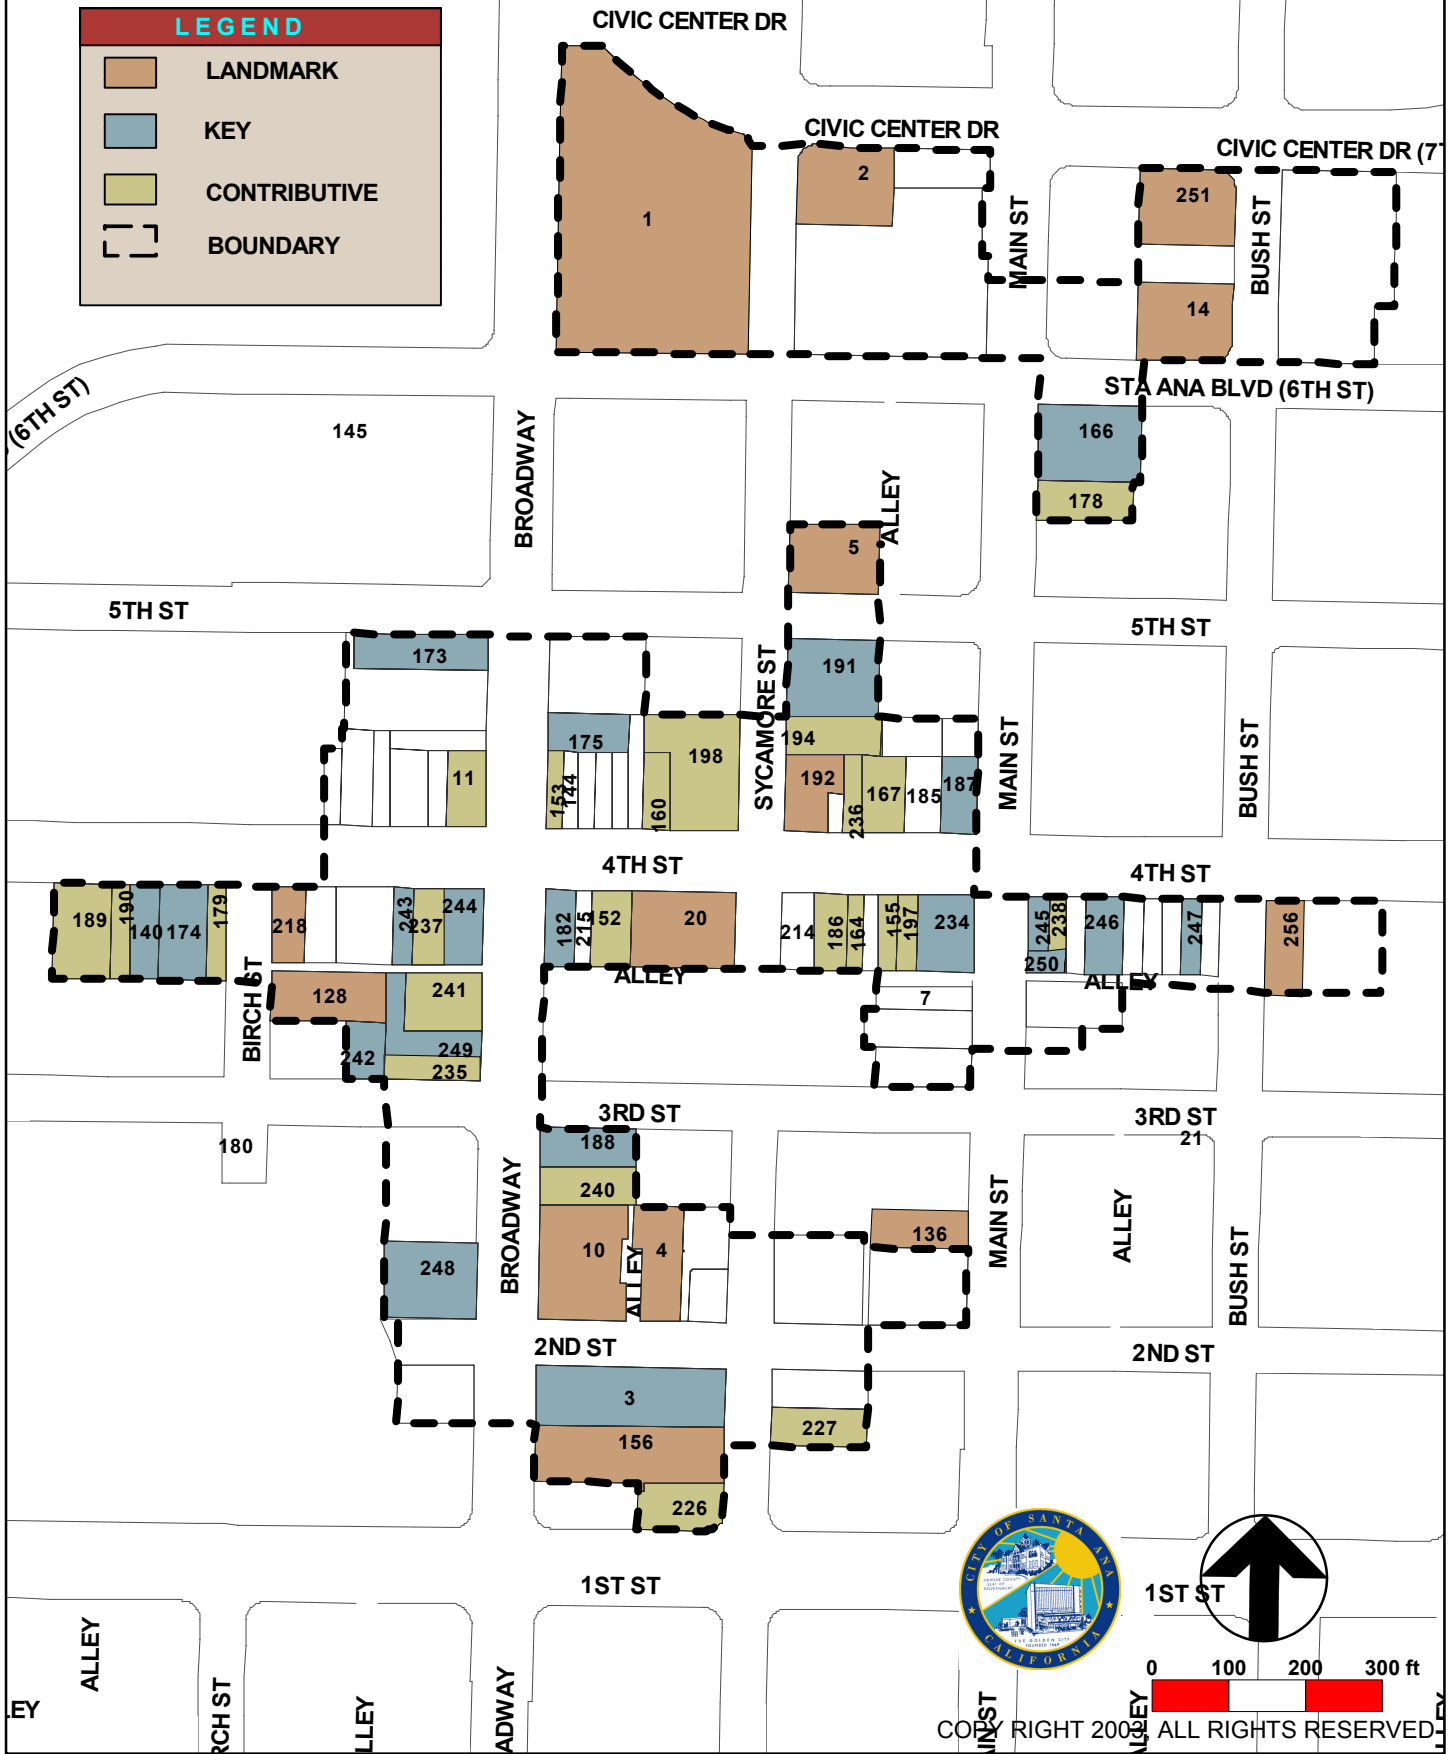

VIC CENTER DR (8TH ST)

6

74

27

8TH ST

DOWNTOWN HISTORIC DISTRICT

LEGEND

- LANDMARK
- KEY
- CONTRIBUTIVE
- BOUNDARY

0 100 200 300 ft

© RIGHT 2003 ALL RIGHTS RESERVED