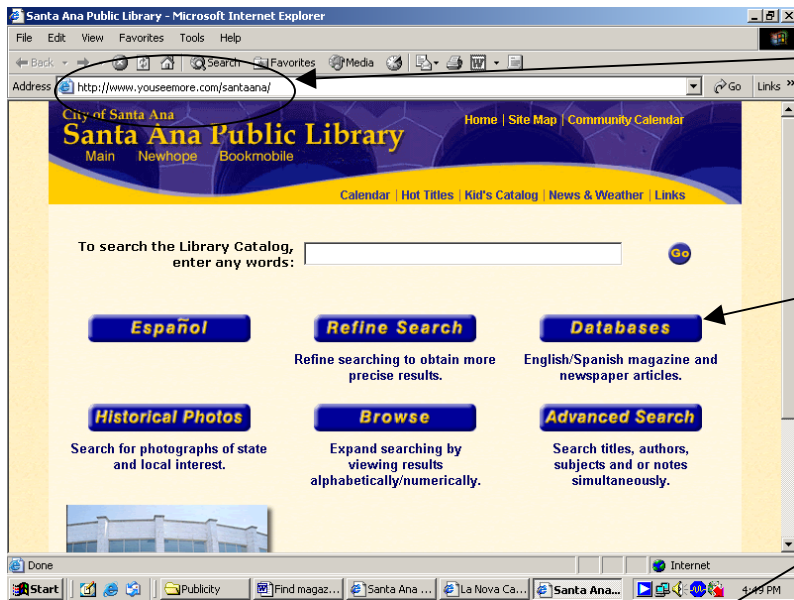

Locate Magazine and Newspaper Articles!

Use any computer with an Internet connection to do research through Santa Ana Public Library.

Enter our library web site address:

www.santa-ana.org/library

Click on "Search Our Catalog"

Or go directly to the *Online Catalog* using the address:

www.youseemore.com/santaana

At our online catalog, click on "Databases"

Enter the entire 14 digit barcode from your Santa Ana Public Library card.