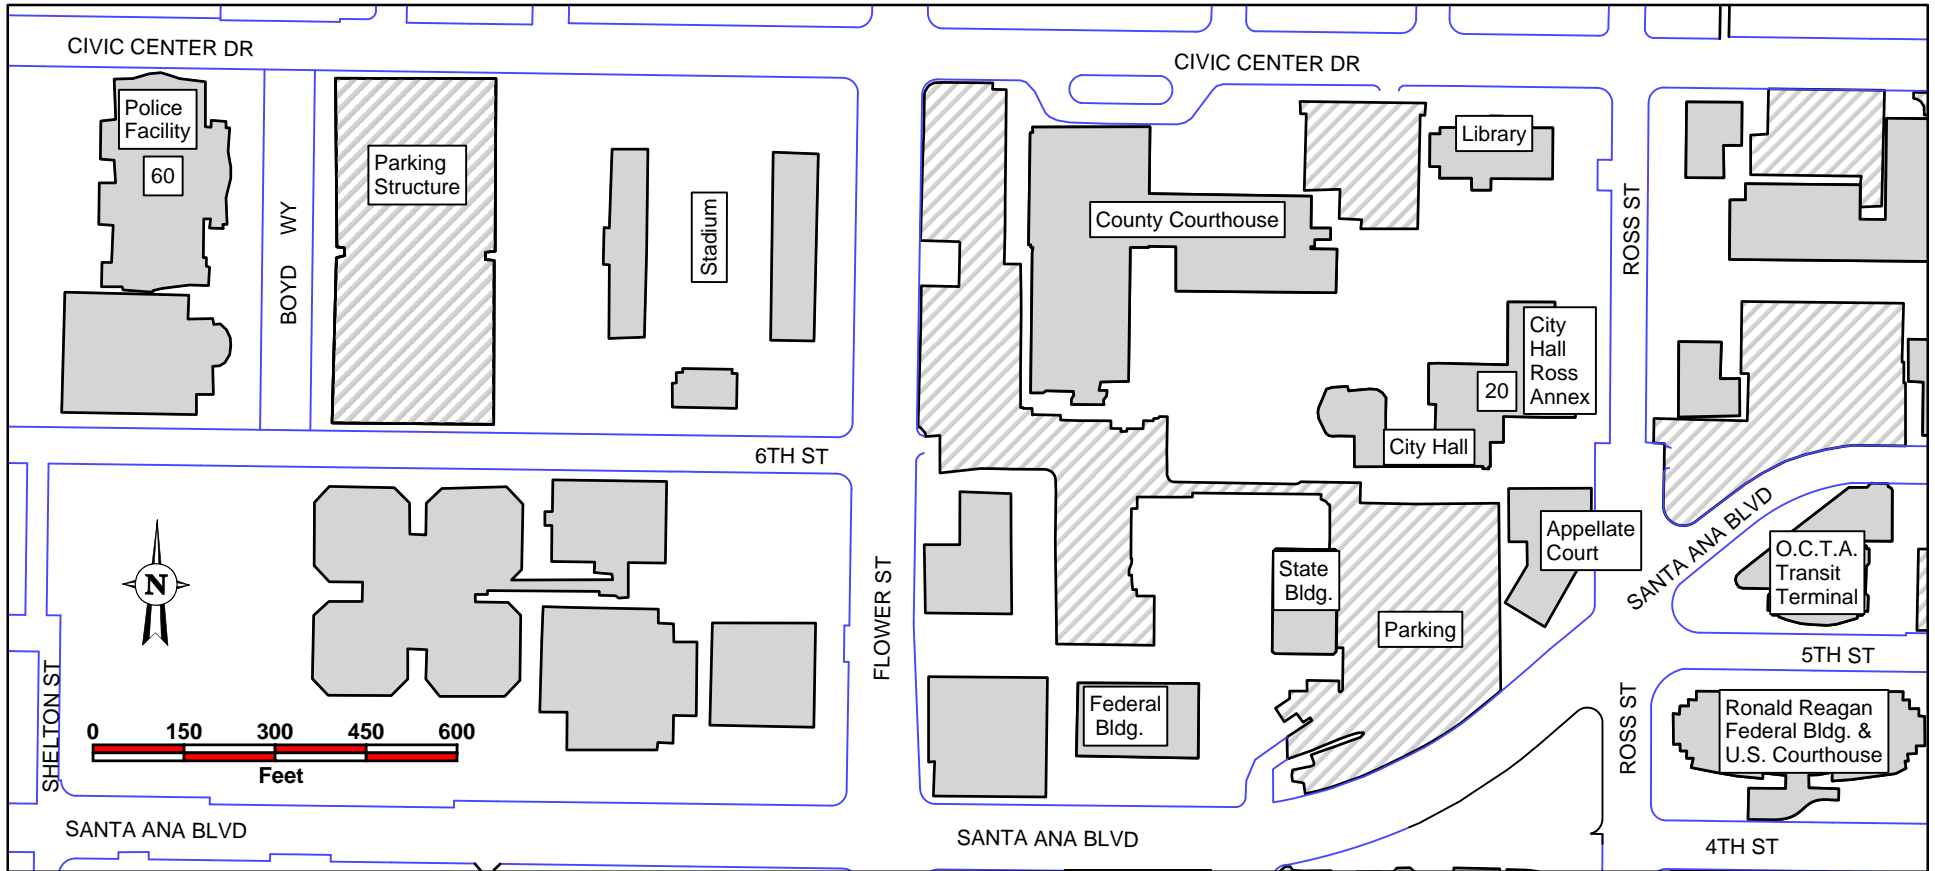

Civic Center Plaza

Police Facility
60 Civic Center Plaza
Santa Ana, 92702

City Hall
20 Civic Center Plaza
Santa Ana, 92702

From 5 Fwy South
Exit Broadway, go South on Broadway, turn Right on Santa Ana Blvd.

From 5 Fwy North
Exit Grand Ave, turn Left on Grand Ave, turn Right on Santa Ana Blvd.

From 22 Fwy East
To I-5 South, exit Broadway go South on Broadway, turn Right on Santa Ana Blvd.

From 22 Fwy West
Exit Main St., turn Left on La Veta, turn Left on Main St., turn Right on Santa Ana Blvd

Corporation Yard

220 South Daisy Street
Santa Ana, 92703

Directions

From 5 Fwy South

Exit Broadway, go South on Broadway, turn Right on 1st St and turn Left on Daisy

From 5 Fwy North

Exit 1st St, turn Right on 1st St and turn Left on Daisy

From 22 Fwy East

Exit Fairview, turn Right on Fairview, turn Left on 1st St., turn Right on Daisy

From 22 Fwy West

Exit Haster, turn Left on Haster, turn Left on Garden Grove Blvd, turn Right on Fairview, turn Left on 1st St., turn Right on Daisy