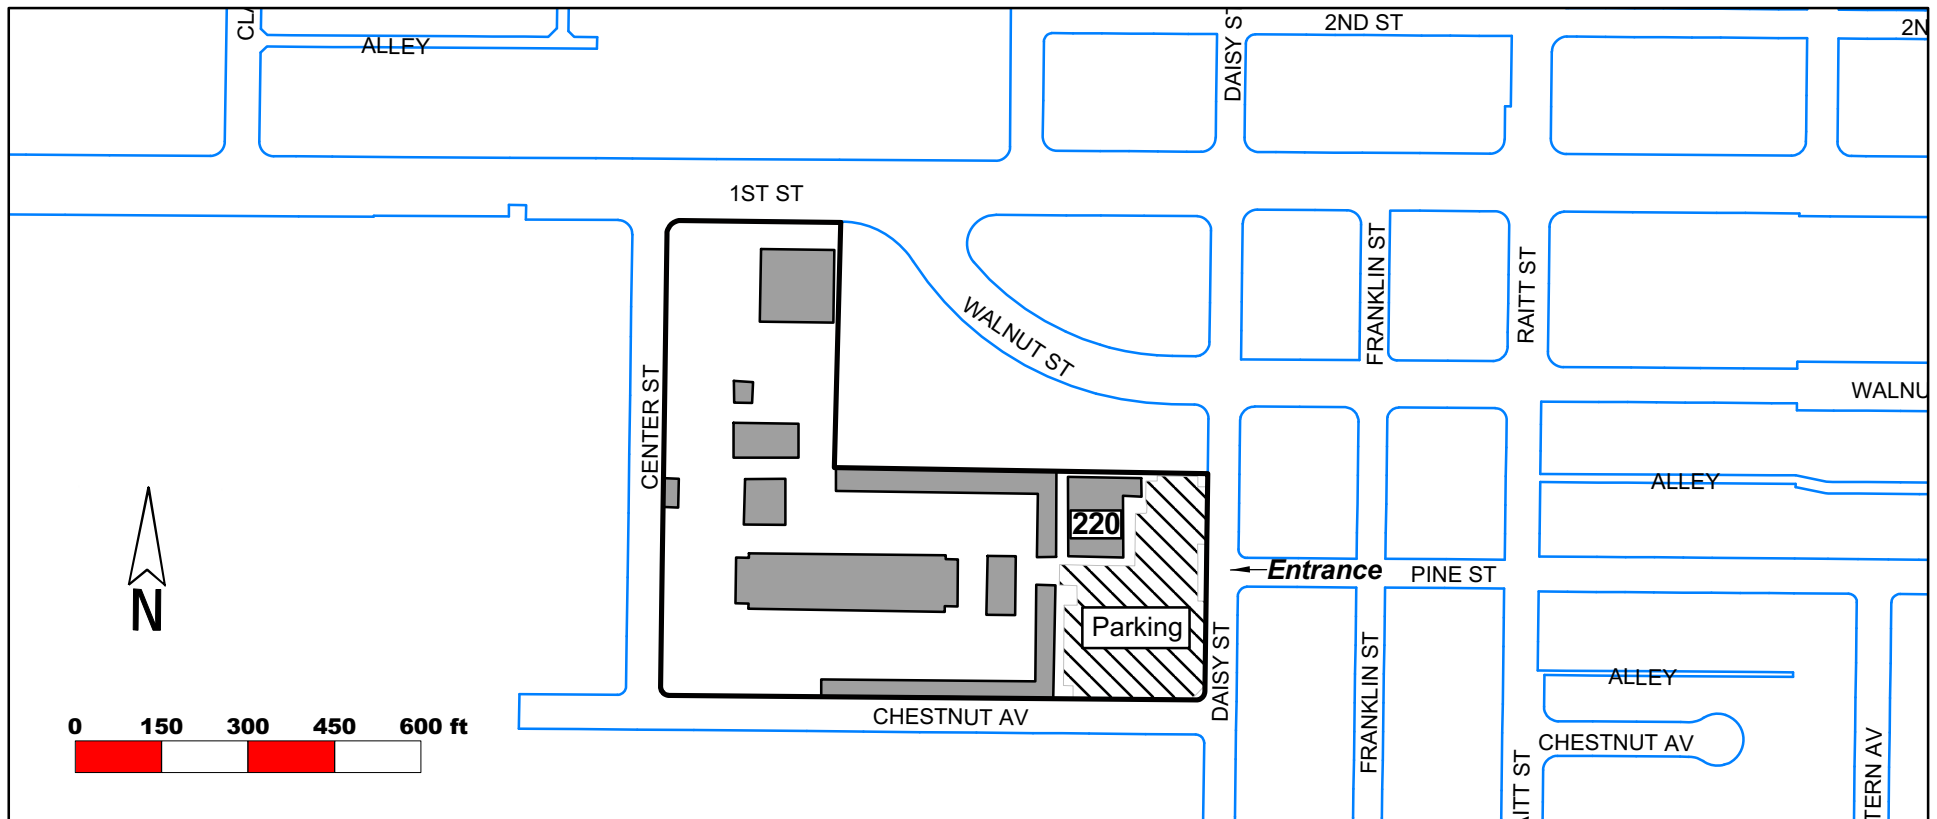

Civic Center Plaza

Police Facility
60 Civic Center Plaza
Santa Ana, 92702

City Hall
20 Civic Center Plaza
Santa Ana, 92702

From 5 Fwy South
Exit Broadway, go South on Broadway, turn Right on Santa Ana Blvd.

From 5 Fwy North
Exit Grand Ave, turn Left on Grand Ave, turn Right on Santa Ana Blvd.

From 22 Fwy East
To I-5 South, exit Broadway go South on Broadway, turn Right on Santa Ana Blvd.

From 22 Fwy West
Exit Main St., turn Left on La Veta, turn Left on Main St., turn Right on Santa Ana Blvd

Corporation Yard

220 South Daisy Street
Santa Ana, 92703

Directions

From 5 Fwy South

Exit Broadway, go South on Broadway, turn Right on 1st St and turn Left on Daisy

From 5 Fwy North

Exit 1st St, turn Right on 1st St and turn Left on Daisy

From 22 Fwy East

Exit Fairview, turn Right on Fairview, turn Left on 1st St., turn Right on Daisy

From 22 Fwy West

Exit Haster, turn Left on Haster, turn Left on Garden Grove Blvd, turn Right on Fairview, turn Left on 1st St., turn Right on Daisy