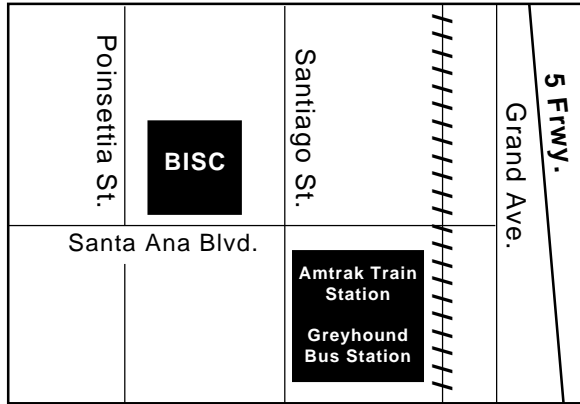

**Business & Industry Services Center
(BISC)**
901 E. Santa Ana Blvd.
Santa Ana, CA 92701
(714) 564-5413