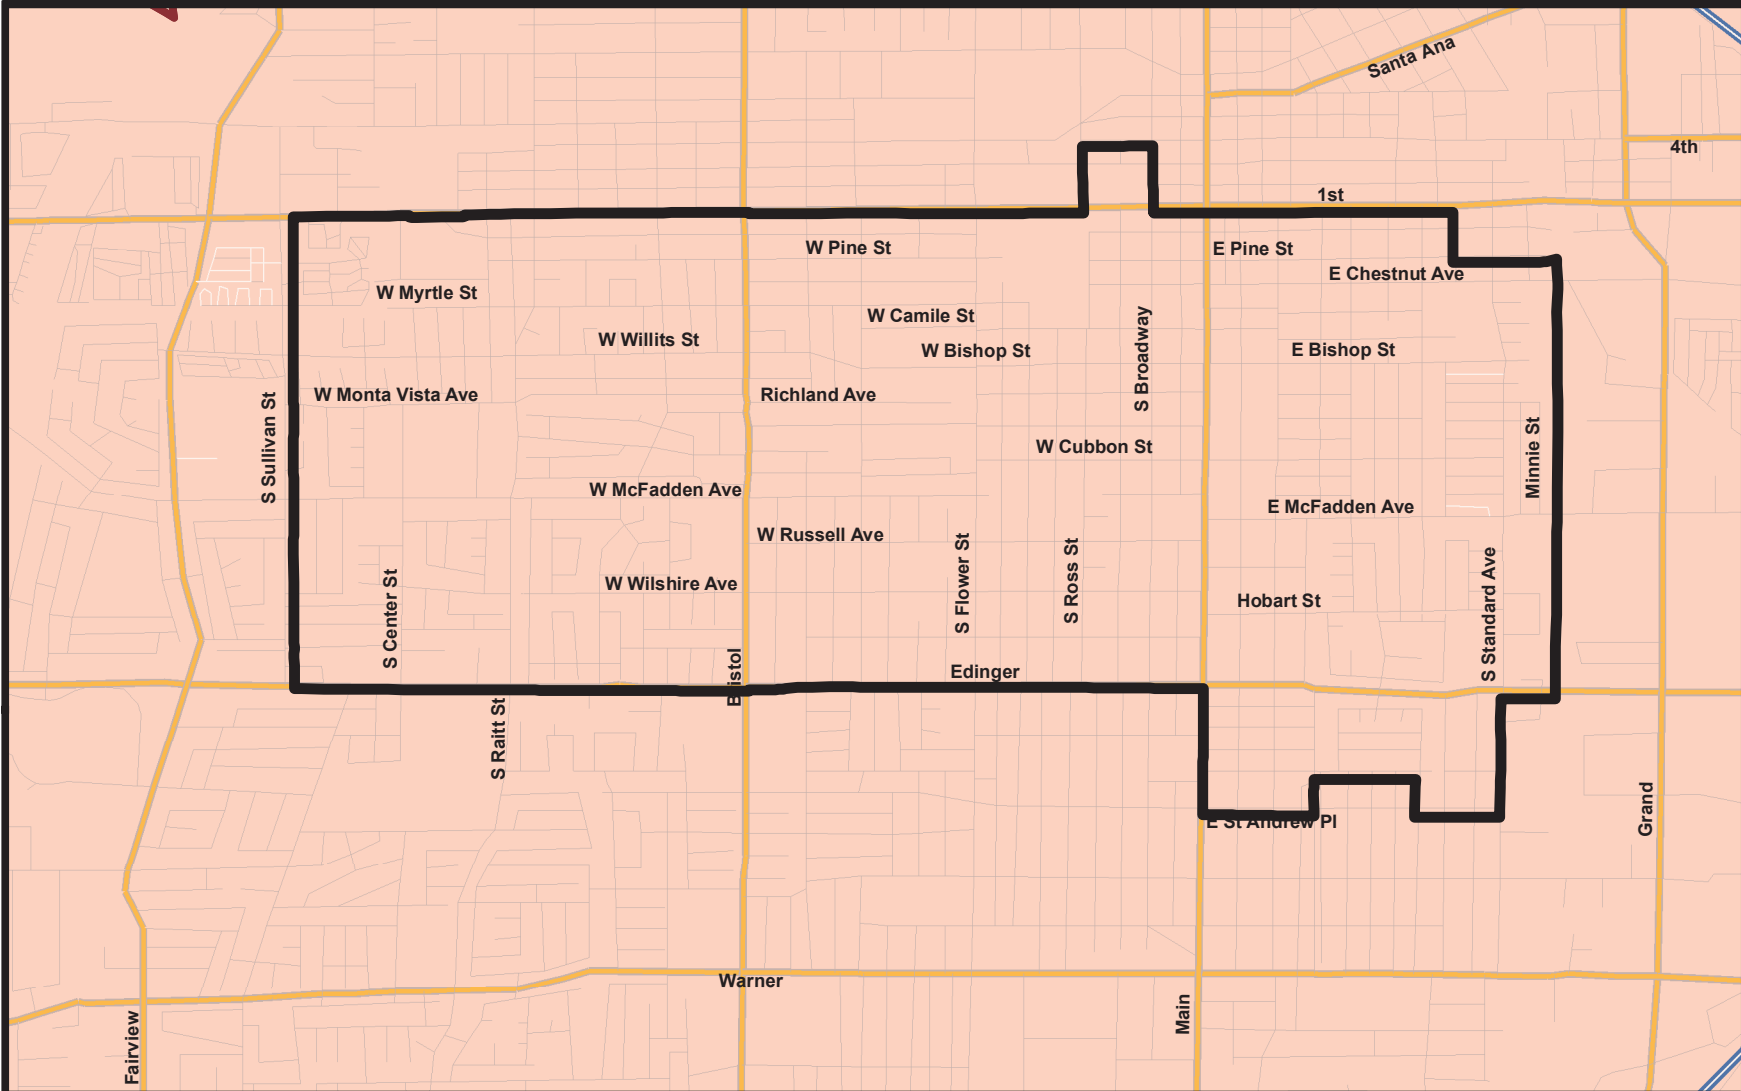

Rape Index by Census Tract, 2008, Building Healthy Communities (BHC) Intervention Area, Santa Ana, CA

Legend

 BHC Intervention Area

2008 Rape Index

-  <100
-  100 - 199
-  200 - 299
-  300 +

NOTES: Crime Index is standardized to a National average of 100. A Crime Index of 120 means that the propensity of a given crime type in an area is 20 percent higher than the National average.

Orange County Rape Index: Mean=55; Low=2; High=655

Prepared by:
Health Promotion Division
Public Health Services
Orange County Health Care Agency

Source: ESRI Crime Index Data; Santa Ana Unified School District