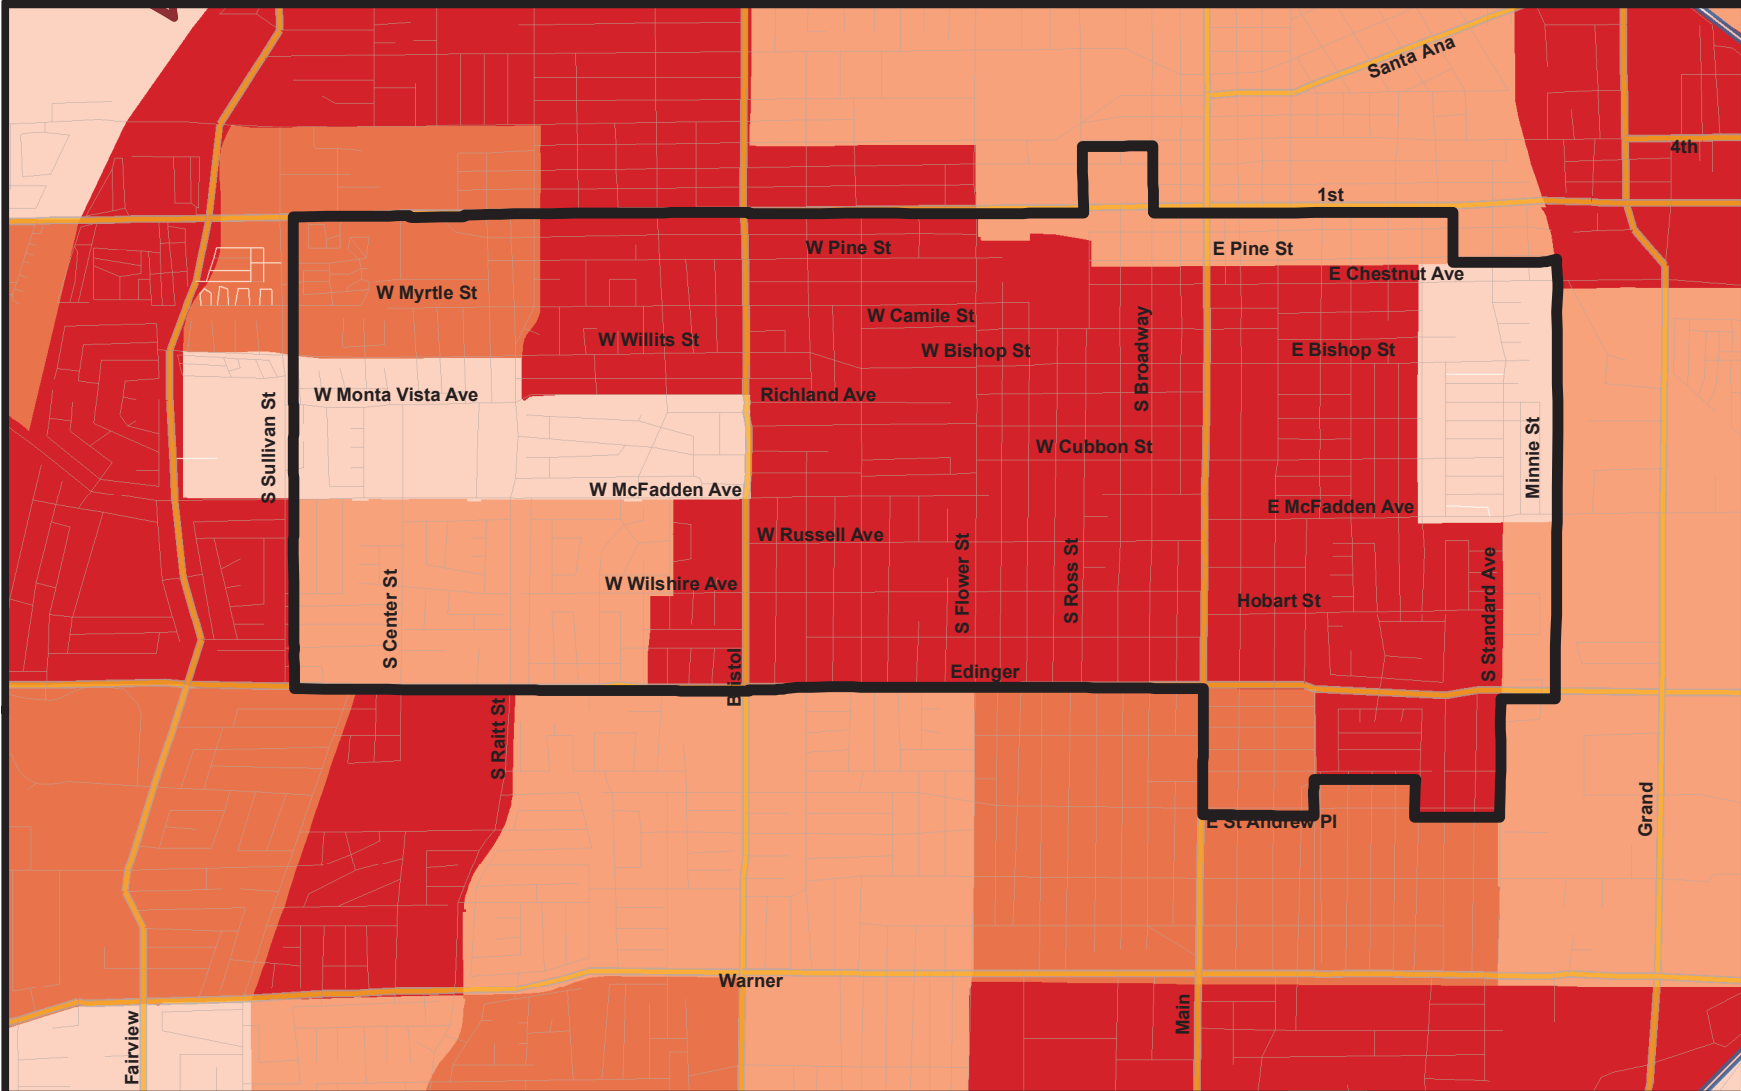

Murder Index by Census Tract, 2008, Building Healthy Communities (BHC) Intervention Area, Santa Ana, CA

Legend

 BHC Intervention Area

2008 Murder Index

-  < 100
-  100 - 199
-  200 - 299
-  300 +

NOTES: Crime Index is standardized to a National average of 100. A Crime Index of 120 means that the propensity of a given crime type in an area is 20 percent higher than the National average.

Orange County Murder Index: Mean=60; Low=2; High=590

Prepared by:
Health Promotion Division
Public Health Services
Orange County Health Care Agency

Source: ESRI Crime Index Data; Santa Ana Unified School District