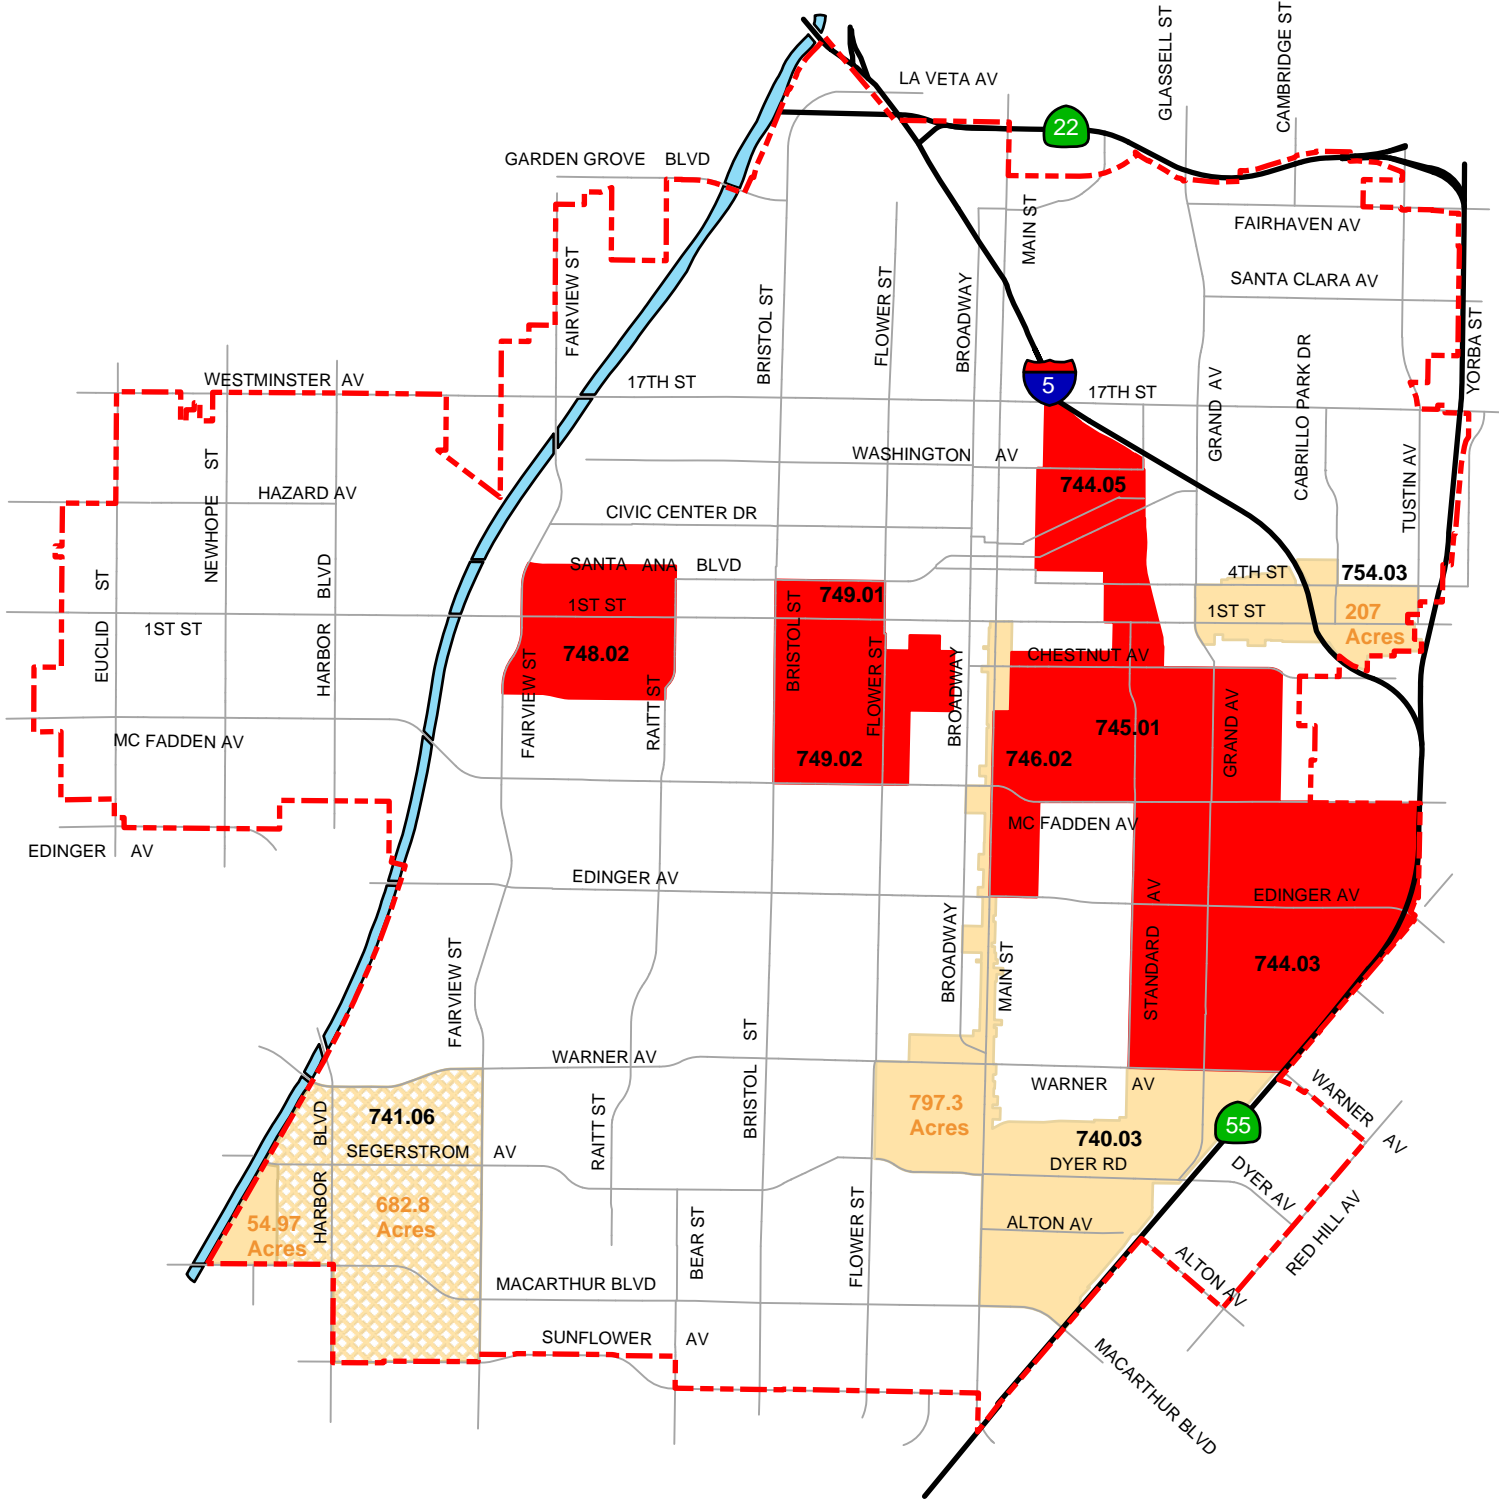

Santa Ana Empowerment Zone

Current Geographical Boundaries

- Existing Developable Sites
- Developable Site as of July 1, 2008
- Existing Empowerment Zone

Black Text - Census Tract
Orange Text - Tract Acreage

Total Dev Site Acreage = 1742
 Total FEZ sq. mi. = 4.55

0.0 0.5 1.0
 Miles